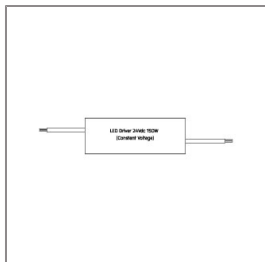

SIRIUS

SIRIUS 600

LINEAR LIGHT

LAST UPDATE: 17-06-2024

Accessories

Ordering Code:
AUN-DRG-0011-00
LED constant voltage
driver, 24VDC, 150W

Ordering Code:
AUN-CON-0003-00
IP68 Connector, cable
diameter 8-10mm,
gel-filled for through wiring