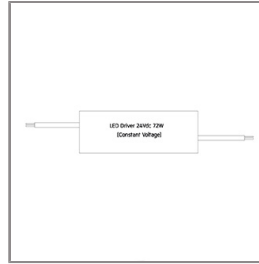

Technical Data

Ordering Code :	7420-B-2-557-91
Lamp :	LED
Beam :	25°
CCT :	2700 K
CRI :	CRI >80
SDCM :	SDCM = 3
Lamp Lumen :	1380 lm
Luminaire Lumen :	990 lm
Lamp Wattage :	10 W[24Vdc]
Luminaire Wattage :	10 W
Efficacy :	99 lm/W
Ambient Temperature :	50°C
Lumen Maintenance	L80B10 >108,000 h
Controller :	Remote
Input Voltage :	24Vdc
Net Weight :	2.20 kg.

SIRIUS

SIRIUS 600 – UNDERWATER

LINEAR LIGHT

LAST UPDATE: 30-05-2024

Accessories

Ordering Code:
AUN-DRG-0011-00
LED constant voltage
driver, 24VDC, 150W

Ordering Code:
AUN-CON-0003-00
IP68 Connector, cable
diameter 8-10mm,
gel-filled for through wiring