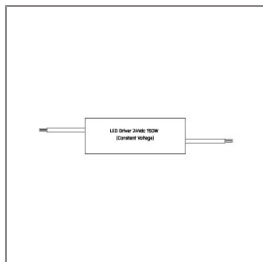

LAST UPDATE: 17-06-2024

Specification

IEC Standard	IEC 60598-1 General Requirement IEC 60598-2-18 Luminaires for Swimming Pools
Protection	IP68 Class III
Luminaires Body Housing	Supreme corrosion proof Under Water grade Stainless Steel. Extruded PC body component.
Diffuser	Self-extinguishing high impact resistant clear polycarbonate diffuser with UV stabilized additive.
Lens	Molded PC lens from renowned manufacturers in various light distribution patterns.
Adjustable Optic	Adjustable aiming unit through graduated scale.
Gasket	Post-cured treated silicone gasket. Temperature and weather resistant. Working temperature -40°C to $+200^{\circ}\text{C}$.
External Screws	Marine grade 316 stainless steel screw.
Cable Entry	Cable entry protected by M12 cable gland. To be used with HO5RN-F/ HO7RN-F cable with 4-7mm. diameter.
Led	High efficiency LED module utilized chips from world renowned manufacturer. Assembled on MCPCB and mounted on to heat conductive material.
Driver	Driver is not included and has to be ordered separately.
Internal Wire	Tinned copper conductor with silicone insulated internal wire. IMQ approved. Working temperature -40°C to $+180^{\circ}\text{C}$.
Pre-Wire Cable	Pre-wired with 2x1.0 sqmm. HO7RN-F neoprene cable. IMQ approved. Equipped with anti-humidity kit.
Caution	Installation work has to be carried on according to the enclosed installation manual. To avoid over-heating, this luminaire has to use under water only.

SIRIUS

SIRIUS 600

LINEAR LIGHT

 **Unilamp**

LAST UPDATE: 17-06-2024

Accessories

Ordering Code:
AUN-DRG-0011-00
LED constant voltage
driver, 24VDC, 150W

Ordering Code:
AUN-CON-0003-00
IP68 Connector, cable
diameter 8-10mm,
gel-filled for through wiring