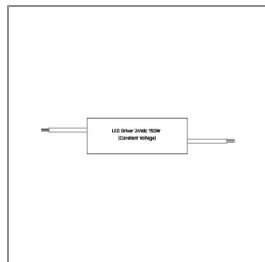

LAST UPDATE: 17-06-2024

Specification

IEC Standard	IEC 60598-1 General Requirement IEC 60598-2-18 Luminaires for Swimming Pools
Protection	IP68 Class III
Luminaires Body Housing	Supreme corrosion proof Under Water grade Stainless Steel. Extruded PC body component.
Diffuser	Self-extinguishing high impact resistant clear polycarbonate diffuser with UV stabilized additive.
Lens	Molded PC lens from renowned manufacturers in various light distribution patterns.
Adjustable Optic	Adjustable aiming unit through graduated scale.
Gasket	Post-cured treated silicone gasket. Temperature and weather resistant. Working temperature -40°C to $+200^{\circ}\text{C}$.
External Screws	Marine grade 316 stainless steel screw.
Cable Entry	Cable entry protected by M12 cable gland. To be used with HO5RN-F/ HO7RN-F cable with 4-7mm. diameter.
Led	High efficiency LED module utilized chips from world renowned manufacturer. Assembled on MCPCB and mounted on to heat conductive material.
Driver	Driver is not included and has to be ordered separately.
Internal Wire	Tinned copper conductor with silicone insulated internal wire. IMQ approved. Working temperature -40°C to $+180^{\circ}\text{C}$.
Pre-Wire Cable	Pre-wired with 2x1.0 sqmm. HO7RN-F neoprene cable. IMQ approved. Equipped with anti-humidity kit.
Caution	Installation work has to be carried on according to the enclosed installation manual. To avoid over-heating, this luminaire has to use under water only.

SIRIUS

SIRIUS 600

LINEAR LIGHT

 **Unilamp**

LAST UPDATE: 17-06-2024

Accessories

Ordering Code:
AUN-DRG-0011-00
LED constant voltage
driver, 24VDC, 150W

Ordering Code:
AUN-CON-0003-00
IP68 Connector, cable
diameter 8-10mm,
gel-filled for through wiring