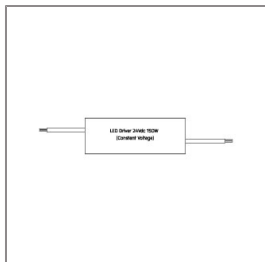

LINEAR LIGHT

LAST UPDATE: 19-03-2025

Specification

IEC Standard	IEC 60598-1 General Requirement IEC 60598-2-18 Luminaires for Swimming Pools
Protection	IP68 Class III
Luminaires Body Housing	Supreme corrosion proof Under Water grade Stainless Steel. Extruded PC body component.
Diffuser	Self-extinguishing high impact resistant clear polycarbonate diffuser with UV stabilized additive.
Lens	Molded PC lens from renowned manufacturers in various light distribution patterns.
Adjustable Optic	Adjustable aiming unit through graduated scale.
Gasket	Post-cured treated silicone gasket. Temperature and weather resistant. Working temperature -40°C to $+200^{\circ}\text{C}$.
External Screws	Marine grade 316 stainless steel screw.
Cable Entry	Cable entry protected by M12 cable gland. To be used with HO5RN-F/ HO7RN-F cable with 4-7mm. diameter.
Led	High efficiency LED module utilized chips from world renowned manufacturer. Assembled on MCPCB and mounted on to heat conductive material.
Driver	Driver is not included and has to be ordered separately.
Internal Wire	Tinned copper conductor with silicone insulated internal wire. IMQ approved. Working temperature -40°C to $+180^{\circ}\text{C}$.
Pre-Wire Cable	Pre-wired with 2x1.0 sqmm. HO7RN-F neoprene cable. IMQ approved. Equipped with anti-humidity kit.
Caution	Installation work has to be carried on according to the enclosed installation manual. To avoid over-heating, this luminaire has to use under water only.

SIRIUS

SIRIUS 600 – UNDERWATER

LINEAR LIGHT

LAST UPDATE: 19-03-2025

Accessories

Ordering Code:
AUN-DRG-0011-00
LED constant voltage
driver, 24VDC, 150W

Ordering Code:
AUN-CON-0003-00
IP68 Connector, cable
diameter 8-10mm,
gel-filled for through wiring