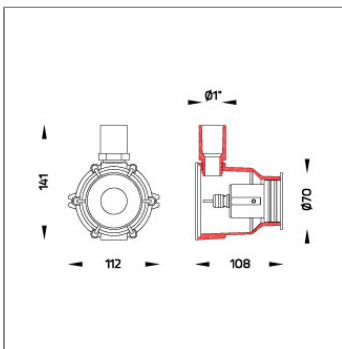

Technical Data

Ordering Code :	7419-0-2-368-91
Lamp :	LED
CCT :	4000 K
CRI :	CRI >80
SDCM :	SDCM = 3
Lamp Lumen :	720 lm
Luminaire Lumen :	50 lm
Lamp Wattage :	5.8 W[500mA]
Luminaire Wattage :	5.8 W
Efficacy :	8 lm/W
Ambient Temperature :	50°C
Lumen Maintenance	L80B10 >145,000 h
Controller :	Remote
Input Voltage :	500mA, 11.55Vdc, Uin max 50Vdc
Net Weight :	- kg.

VOLGA

VOLGA/1 – CC WALL RECESS UNDER WATER

UNDERWATER

LAST UPDATE: 17-06-2024

Accessories

Ordering Code:
AUN-CON-0024-00
IP68 Connector, cable
diameter 4.8-6mm,
gel-filled

Ordering Code:
AUN-DRG-0026-00
LED constant current
driver, 500mA, 12W, with
IP67 GFR polymer
enclosure, On-Off