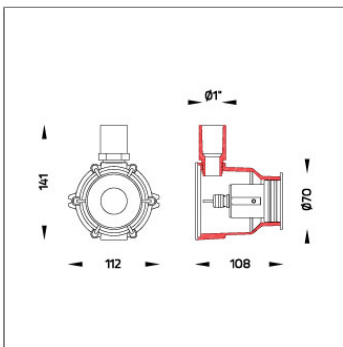

Technical Data

Ordering Code :	7419-0-2-367-91
Lamp :	LED
CCT :	3000 K
CRI :	CRI >80
SDCM :	SDCM = 3
Lamp Lumen :	660 lm
Luminaire Lumen :	50 lm
Lamp Wattage :	5.8 W[500mA]
Luminaire Wattage :	5.8 W
Efficacy :	8 lm/W
Ambient Temperature :	50°C
Lumen Maintenance	L80B10 >145,000 h
Controller :	Remote
Input Voltage :	500mA, 11.55Vdc, Uin max 50Vdc
Net Weight :	- kg.

VOLGA

VOLGA/1 – CC WALL RECESS UNDER WATER

UNDERWATER

LAST UPDATE: 19-03-2025

Accessories

Ordering Code:
AUN-CON-0024-00
IP68 Connector, cable
diameter 4.8-6mm,
gel-filled

Ordering Code:
AUN-DRG-0026-00
LED constant current
driver, 500mA, 12W, with
IP67 GFR polymer
enclosure, On-Off