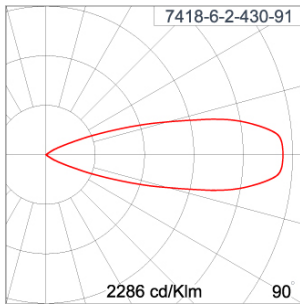

Light Distribution

*Due to the constancy of product development, we reserve the right to alter all specification without prior notice.

Unilamp Co., Ltd.
461 Ramintra Road, Kannayao, Bangkok 10230 Thailand
Tel : +66(0)2 943 2420-1, +66(0)2 946 4170-1
Fax : +66(0)2 943 2419
online@unilamp.co.th
www.unilamp.co.th