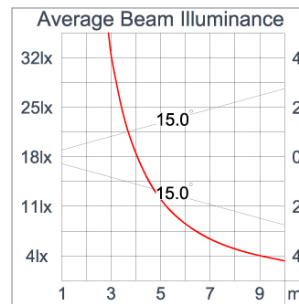

Light Distribution

*Due to the constancy of product development, we reserve the right to alter all specification without prior notice.

Unilamp Co., Ltd.
461 Ramintra Road, Kannayao, Bangkok 10230 Thailand
Tel : +66(0)2 943 2420-1, +66(0)2 946 4170-1
Fax : +66(0)2 943 2419
online@unilamp.co.th
www.unilamp.co.th