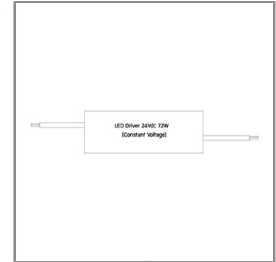

Ordering Code:
AUN-DRG-0027-00
LED constant voltage
driver, 24VDC, 72W