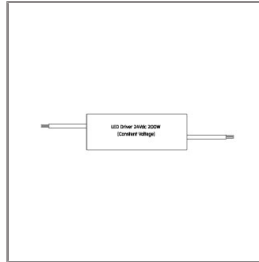

VOLGA

VOLGA/1 – CV WALL RECESS UNDER WATER

UNDERWATER

LAST UPDATE: 17-06-2024

Accessories

Ordering Code:
AUN-DRG-0011-00
LED constant voltage
driver, 24VDC, 150W

Ordering Code:
AUN-CON-0024-00
IP68 Connector, cable
diameter 4.8-6mm,
gel-filled