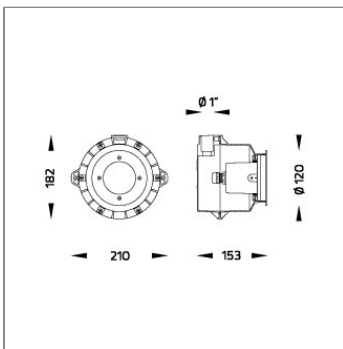

## Technical Data

|                       |                  |
|-----------------------|------------------|
| Ordering Code :       | 7416-A-2-585-92  |
| Lamp :                | LED              |
| Beam :                | 10°              |
| CCT :                 | 4000 K           |
| CRI :                 | CRI >80          |
| SDCM :                | SDCM = 3         |
| Lamp Lumen :          | 1390 lm          |
| Luminaire Lumen :     | 1220 lm          |
| Lamp Wattage :        | 12 W(24Vdc)      |
| Luminaire Wattage :   | 12 W             |
| Efficacy :            | 81 lm/W          |
| Ambient Temperature : | 50°C             |
| Lumen Maintenance     | L70B10 >66,000 h |
| Controller :          | Remote           |
| Input Voltage :       | 24Vdc            |
| Net Weight :          | 1.80 kg.         |