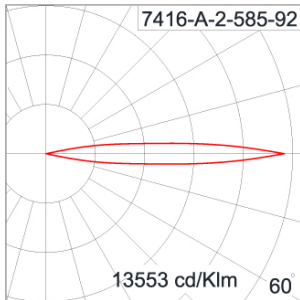

ACQUA

ACQUA

UNDERWATER

LAST UPDATE: 01-10-2024

Specification

IEC Standard	IEC 60598-1 General Requirement IEC 60598-2-18 Luminaires for Swimming Pools
Protection	IP68 Class III
IK Rating	Protection against mechanical impact IK10 on body and IK09 on optical part.
Luminaires Body Housing	Supreme corrosion proof Under Water grade Stainless Steel. Full body polish finished. Wall recessed housing made of GFR polymer.
Diffuser	Impact resistant safety tempered glass cover. Able to withstand the temperature up to 250°C.
Lens	Molded PC lens from renowned manufacturers in various light distribution patterns.
Gasket	Post-cured treated silicone gasket. Temperature and weather resistant. Working temperature -40°C to +200°C.
External Screws	Marine grade 316 stainless steel screw.
Cable Entry	Cable entry protected by M16 cable gland. To be used with H05RN-F/ H07RN-F cable with 5-10mm. diameter.
Led	High efficiency LED module utilized chips from world renowned manufacturer. Assembled on MCPCB and mounted on to heat conductive material.
Driver	Driver is not included and has to be ordered separately.
Pre-Wire Cable	Pre-wired with 2x1.0 sqmm. H07RN-F neoprene cable. IMQ approved.
Caution	Installation work has to be carried on according to the enclosed installation manual. The water drainage system must be tested to ensure that it is working sufficiency and efficiency.

Light Distribution

*Due to the constancy of product development, we reserve the right to alter all specification without prior notice.

Unilamp Co., Ltd.
461 Ramintra Road, Kannayao, Bangkok 10230 Thailand
Tel : +66[0]2 943 2420-1, +66[0]2 946 4170-1
Fax : +66[0]2 943 2419
online@unilamp.co.th
www.unilamp.co.th