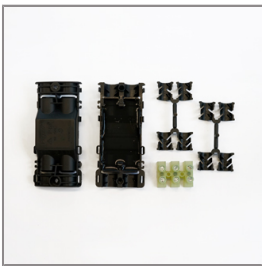

Ordering Code:
AUN-CON-0003-00
IP68 Connector, cable
diameter 8-10mm,
gel-filled for through wiring