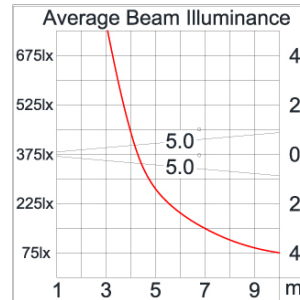

ACQUA

ACQUA

UNDERWATER

LAST UPDATE: 01-10-2024

Specification

IEC Standard	IEC 60598-1 General Requirement IEC 60598-2-18 Luminaires for Swimming Pools
Protection	IP68 Class III
IK Rating	Protection against mechanical impact IK10 on body and IK09 on optical part.
Luminaires Body Housing	Supreme corrosion proof Under Water grade Stainless Steel. Full body polish finished. Wall recessed housing made of GFR polymer.
Diffuser	Impact resistant safety tempered glass cover. Able to withstand the temperature up to 250°C.
Lens	Molded PC lens from renowned manufacturers in various light distribution patterns.
Gasket	Post-cured treated silicone gasket. Temperature and weather resistant. Working temperature -40°C to +200°C.
External Screws	Marine grade 316 stainless steel screw.
Cable Entry	Cable entry protected by M16 cable gland. To be used with H05RN-F/ H07RN-F cable with 5-10mm. diameter.
Led	High efficiency LED module utilized chips from world renowned manufacturer. Assembled on MCPCB and mounted on to heat conductive material.
Driver	Driver is not included and has to be ordered separately.
Pre-Wire Cable	Pre-wired with 2x1.0 sqmm. H07RN-F neoprene cable. IMQ approved.
Caution	Installation work has to be carried on according to the enclosed installation manual. The water drainage system must be tested to ensure that it is working sufficiency and efficiency.

Light Distribution

*Due to the constancy of product development, we reserve the right to alter all specification without prior notice.

Unilamp Co., Ltd.
461 Ramintra Road, Kannayao, Bangkok 10230 Thailand
Tel : +66[0]2 943 2420-1, +66[0]2 946 4170-1
Fax : +66[0]2 943 2419
online@unilamp.co.th
www.unilamp.co.th