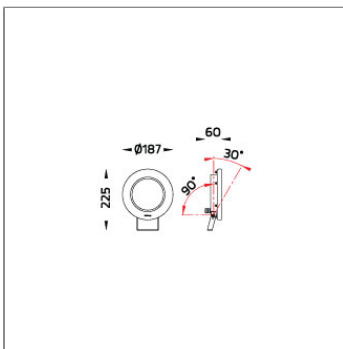

VAREE

VAREE SPOT LIGHT

UNDERWATER

LAST UPDATE: 14-05-2024

VAREE A family of LED underwater luminaires that is suitable to be installed on the ground, recess in a concrete wall or surface mounted. Operating with high lumen output LED from 2700K, 3000K, 4000K and RGBW with high CRI in 3 steps SDCM. VAREE is designed to illuminate swimming pools, decorative pools, fountains and any submersible application. A wide range of beam angles including Narrow, Medium, Wide and Elliptical beams as well as Asymmetric floor washer. VAREE is pre-wired with underwater cable and internally potted to prevent humidity and condensation. To avoid over-heating, VAREE is equipped with a thermal cut-off device thus the luminaire has to be submerged at all time. The marine grade 316 stainless steel material and advance polymer guarantees corrosion free appearance through out the life time. We highly recommend that the luminaire lay out should be considered during specifying and planning processes. Installation work must be carried out under national safety regulations.

Technical Data

Ordering Code :	7415-K-2-524-92
Lamp :	LED
Beam :	Asymmetric
CCT :	2700 K
CRI :	CRI >80
SDCM :	SDCM = 3
Lamp Lumen :	2160 lm
Luminaire Lumen :	1250 lm
Lamp Wattage :	18 W(24Vdc)
Luminaire Wattage :	18 W
Efficacy :	69 lm/W
Ambient Temperature :	50°C
Lumen Maintenance	L70B10 >66,000 h
Controller :	Remote
Input Voltage :	24Vdc
Net Weight :	1.30 kg.

Ordering Code:
AUN-CON-0024-00
Gel-Filled IP68 Connector
Cable Diameter 4.8 – 6mm.

Ordering Code:
AUN-CON-0003-00
Gel-Filled IP68 Connector
for Through Wiring Cable
Diameter 6.5 – 12mm.

Ordering Code:
AUN-DRG-0027-00
LED Constant Voltage
Driver 24Vdc 72W.