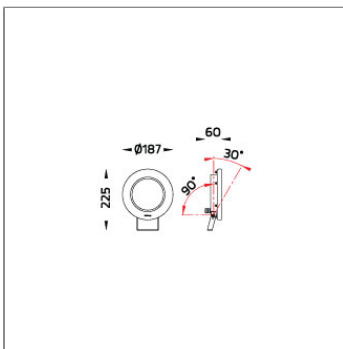

VAREE

VAREE SPOT LIGHT

UNDERWATER

LAST UPDATE: 19-03-2025

VAREE A family of LED underwater luminaires that is suitable to be installed on the ground, recess in a concrete wall or surface mounted. Operating with high lumen output LED from 2700K, 3000K, 4000K and RGBW with high CRI in 3 steps SDCM. VAREE is designed to illuminate swimming pools, decorative pools, fountains and any submersible application. A wide range of beam angles including Narrow, Medium, Wide and Elliptical beams as well as Asymmetric floor washer. VAREE is pre-wired with underwater cable and internally potted to prevent humidity and condensation. To avoid over-heating, VAREE is equipped with a thermal cut-off device thus the luminaire has to be submerged at all time. The marine grade 316 stainless steel material and advance polymer guarantees corrosion free appearance through out the life time. We highly recommend that the luminaire lay out should be considered during specifying and planning processes. Installation work must be carried out under national safety regulations.

Technical Data

Ordering Code :	7415-H-2-524-92
Lamp :	LED
Beam :	44°/10°
CCT :	2700 K
CRI :	CRI >80
SDCM :	SDCM = 3
Lamp Lumen :	2160 lm
Luminaire Lumen :	1220 lm
Lamp Wattage :	18 W(24Vdc)
Luminaire Wattage :	18 W
Efficacy :	67 lm/W
Ambient Temperature :	50°C
Lumen Maintenance	L70B10 >66,000 h
Controller :	Remote
Input Voltage :	24Vdc
Net Weight :	1.30 kg.

Ordering Code:
AUN-CON-0024-00
IP68 Connector, cable
diameter 4.8-6mm,
gel-filled

Ordering Code:
AUN-CON-0003-00
IP68 Connector, cable
diameter 8-10mm,
gel-filled for through wiring

Ordering Code:
AUN-DRG-0027-00
LED constant voltage
driver, 24VDC, 72W