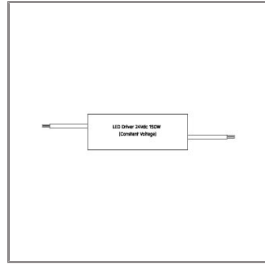

Ordering Code:
AUN-DRG-0011-00
LED constant voltage
driver, 24VDC, 150W