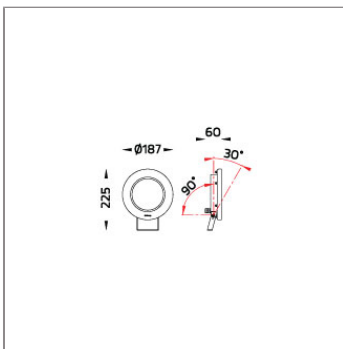

VAREE

VAREE SPOT LIGHT

UNDERWATER

LAST UPDATE: 19-03-2025

VAREE A family of LED underwater luminaires that is suitable to be installed on the ground, recess in a concrete wall or surface mounted. Operating with high lumen output LED from 2700K, 3000K, 4000K and RGBW with high CRI in 3 steps SDCM. VAREE is designed to illuminate swimming pools, decorative pools, fountains and any submersible application. A wide range of beam angles including Narrow, Medium, Wide and Elliptical beams as well as Asymmetric floor washer. VAREE is pre-wired with underwater cable and internally potted to prevent humidity and condensation. To avoid over-heating, VAREE is equipped with a thermal cut-off device thus the luminaire has to be submerged at all time. The marine grade 316 stainless steel material and advance polymer guarantees corrosion free appearance through out the life time. We highly recommend that the luminaire lay out should be considered during specifying and planning processes. Installation work must be carried out under national safety regulations.

Technical Data

Ordering Code :	7415-B-2-524-92
Lamp :	LED
Beam :	25°
CCT :	2700 K
CRI :	CRI >80
SDCM :	SDCM = 3
Lamp Lumen :	2160 lm
Luminaire Lumen :	1260 lm
Lamp Wattage :	18 W[24Vdc]
Luminaire Wattage :	18 W
Efficacy :	70 lm/W
Ambient Temperature :	50°C
Lumen Maintenance	L70B10 >66,000 h
Controller :	Remote
Input Voltage :	24Vdc
Net Weight :	1.30 kg.

Ordering Code:
AUN-CON-0024-00
IP68 Connector, cable
diameter 4.8-6mm,
gel-filled

Ordering Code:
AUN-CON-0003-00
IP68 Connector, cable
diameter 8-10mm,
gel-filled for through wiring

Ordering Code:
AUN-DRG-0027-00
LED constant voltage
driver, 24VDC, 72W