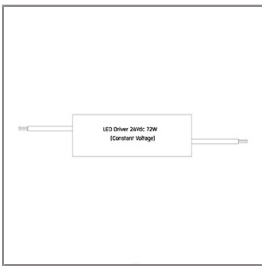

VAREE

VAREE SPOT LIGHT

UNDERWATER

LAST UPDATE: 19-03-2025

VAREE A family of LED underwater luminaires that is suitable to be installed on the ground, recess in a concrete wall or surface mounted. Operating with high lumen output LED from 2700K, 3000K, 4000K and RGBW with high CRI in 3 steps SDCM. VAREE is designed to illuminate swimming pools, decorative pools, fountains and any submersible application. A wide range of beam angles including Narrow, Medium, Wide and Elliptical beams as well as Asymmetric floor washer. VAREE is pre-wired with underwater cable and internally potted to prevent humidity and condensation. To avoid over-heating, VAREE is equipped with a thermal cut-off device thus the luminaire has to be submerged at all time. The marine grade 316 stainless steel material and advance polymer guarantees corrosion free appearance through out the life time. We highly recommend that the luminaire lay out should be considered during specifying and planning processes. Installation work must be carried out under national safety regulations.

Technical Data

Ordering Code :	7415-B-2-524-92
Lamp :	LED
Beam :	25°
CCT :	2700 K
CRI :	CRI >80
SDCM :	SDCM = 3
Lamp Lumen :	2160 lm
Luminaire Lumen :	1260 lm
Lamp Wattage :	18 W[24Vdc]
Luminaire Wattage :	18 W
Efficacy :	70 lm/W
Ambient Temperature :	50°C
Lumen Maintenance	L70B10 >66,000 h
Controller :	Remote
Input Voltage :	24Vdc
Net Weight :	1.30 kg.

Light Distribution

VAREE

VAREE SPOT LIGHT UNDERWATER

LAST UPDATE: 19-03-2025

Accessories

Ordering Code:
AUN-SOF-0017-00
Softening filter, LED,
pre-assembly from factory

Ordering Code:
AUN-DRG-0011-00
LED constant voltage
driver, 24VDC, 150W

Ordering Code:
AUN-CON-0024-00
IP68 Connector, cable
diameter 4.8-6mm,
gel-filled

Ordering Code:
AUN-CON-0003-00
IP68 Connector, cable
diameter 8-10mm,
gel-filled for through wiring

Ordering Code:
AUN-DRG-0027-00
LED constant voltage
driver, 24VDC, 72W