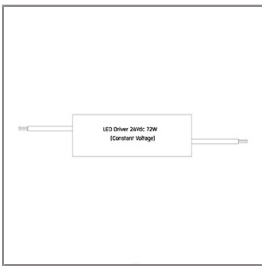

VAREE

VAREE SPOT LIGHT

UNDERWATER

LAST UPDATE: 19-03-2025

VAREE A family of LED underwater luminaires that is suitable to be installed on the ground, recess in a concrete wall or surface mounted. Operating with high lumen output LED from 2700K, 3000K, 4000K and RGBW with high CRI in 3 steps SDCM. VAREE is designed to illuminate swimming pools, decorative pools, fountains and any submersible application. A wide range of beam angles including Narrow, Medium, Wide and Elliptical beams as well as Asymmetric floor washer. VAREE is pre-wired with underwater cable and internally potted to prevent humidity and condensation. To avoid over-heating, VAREE is equipped with a thermal cut-off device thus the luminaire has to be submerged at all time. The marine grade 316 stainless steel material and advance polymer guarantees corrosion free appearance through out the life time. We highly recommend that the luminaire lay out should be considered during specifying and planning processes. Installation work must be carried out under national safety regulations.

Technical Data

Ordering Code :	7415-A-2-898-92
Lamp :	LED
Beam :	12°
CCT :	4000 K
CRI :	CRI >80
SDCM :	SDCM = 3
Lamp Lumen :	3090 lm
Luminaire Lumen :	2180 lm
Lamp Wattage :	25 W[24Vdc]
Luminaire Wattage :	25 W
Efficacy :	87 lm/W
Ambient Temperature :	50°C
Lumen Maintenance	L70B10 >66,000 h
Controller :	Remote
Input Voltage :	24Vdc
Net Weight :	1.30 kg.

Light Distribution

VAREE

VAREE SPOT LIGHT UNDERWATER

LAST UPDATE: 19-03-2025

Accessories

Ordering Code:
AUN-SOF-0017-00
Softening filter, LED,
pre-assembly from factory

Ordering Code:
AUN-DRG-0011-00
LED constant voltage
driver, 24VDC, 150W

Ordering Code:
AUN-CON-0024-00
IP68 Connector, cable
diameter 4.8-6mm,
gel-filled

Ordering Code:
AUN-CON-0003-00
IP68 Connector, cable
diameter 8-10mm,
gel-filled for through wiring

Ordering Code:
AUN-DRG-0027-00
LED constant voltage
driver, 24VDC, 72W