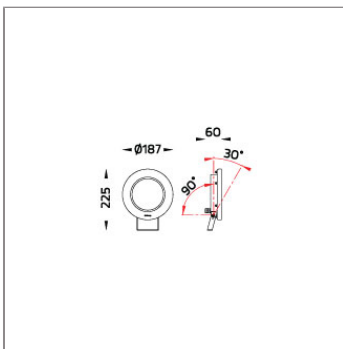

VAREE

VAREE SPOT LIGHT

UNDERWATER

LAST UPDATE: 19-03-2025

VAREE A family of LED underwater luminaires that is suitable to be installed on the ground, recess in a concrete wall or surface mounted. Operating with high lumen output LED from 2700K, 3000K, 4000K and RGBW with high CRI in 3 steps SDCM. VAREE is designed to illuminate swimming pools, decorative pools, fountains and any submersible application. A wide range of beam angles including Narrow, Medium, Wide and Elliptical beams as well as Asymmetric floor washer. VAREE is pre-wired with underwater cable and internally potted to prevent humidity and condensation. To avoid over-heating, VAREE is equipped with a thermal cut-off device thus the luminaire has to be submerged at all time. The marine grade 316 stainless steel material and advance polymer guarantees corrosion free appearance through out the life time. We highly recommend that the luminaire lay out should be considered during specifying and planning processes. Installation work must be carried out under national safety regulations.

Technical Data

Ordering Code :	7415-A-2-898-92
Lamp :	LED
Beam :	12°
CCT :	4000 K
CRI :	CRI >80
SDCM :	SDCM = 3
Lamp Lumen :	3090 lm
Luminaire Lumen :	2180 lm
Lamp Wattage :	25 W[24Vdc]
Luminaire Wattage :	25 W
Efficacy :	87 lm/W
Ambient Temperature :	50°C
Lumen Maintenance	L70B10 >66,000 h
Controller :	Remote
Input Voltage :	24Vdc
Net Weight :	1.30 kg.

Ordering Code:
AUN-CON-0024-00
IP68 Connector, cable
diameter 4.8-6mm,
gel-filled

Ordering Code:
AUN-CON-0003-00
IP68 Connector, cable
diameter 8-10mm,
gel-filled for through wiring

Ordering Code:
AUN-DRG-0027-00
LED constant voltage
driver, 24VDC, 72W