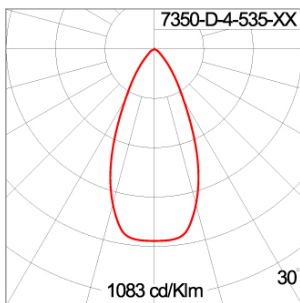

Light Distribution

*Due to the constancy of product development,
we reserve the right to alter all specification
without prior notice.

Unilamp Co., Ltd.
461 Ramintra Road, Kannayao, Bangkok 10230 Thailand
Tel : +66(O)2 943 2420-1, +66(O)2 946 4170-1
Fax : +66(O)2 943 2419
online@unilamp.co.th
www.unilamp.co.th