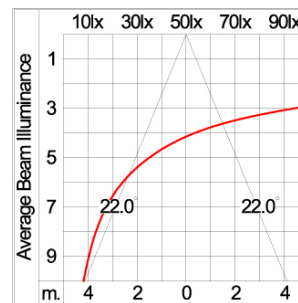

Light Distribution

*Due to the constancy of product development,
we reserve the right to alter all specification
without prior notice.

Unilamp Co., Ltd.
461 Ramintra Road, Kannayao, Bangkok 10230 Thailand
Tel : +66(O)2 943 2420-1, +66(O)2 946 4170-1
Fax : +66(O)2 943 2419
online@unilamp.co.th
www.unilamp.co.th