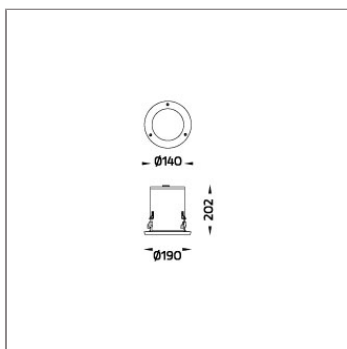

TUBE

MEDIUM TUBE

CEILING RECESSED

LAST UPDATE: 27-08-2024

TUBE a family of cylindrical shaped wall light, ceiling light and Area light. The body components are made from extruded and LM6 aluminium which make them highly corrosion resistant to any extreme environment. TUBE is protected from the ingress of dust and water and are used in both outdoor and indoor environments. Fitted with COB LED in three color temperature from 2700K, 3000K or 4000K with high CRI. HID light source and retrofit solution for E27 Led lamps are also available. TUBE can solve many lighting tasks in modern architectural surrounds and are generally used in illuminating columns and facades. The pole lights give a great level of downward light with symmetric wide beam, asymmetric forward throw or side throw light distributions. Catenary mounting of luminaires is great option for tasteful illumination of outdoor spaces. Flexible arrangement of the luminaire position enables lighting designers to set the light mood to a multitude of use cases. The innovative lever clamping system utilizes a single common tool for a trouble free easy installation. All commonly used catenary wires with a diameter of 4 – 8mm are suitable. Wire slope of up to 20° can be easily compensated. Catenary mount luminaires are equipped with a single prewired cable of 2000mm length. Double prewired cable for looping is available upon request.

Technical Data

Ordering Code :	7350-0-2-262-XX
Lamp :	PAR30
Socket :	E27
Beam :	10°, 30°
CCT :	2900 K
Lamp Lumen :	1100 lm
Luminaire Lumen :	1100 lm
Lamp Wattage :	75 W
Luminaire Wattage :	75 W
Ambient Temperature :	25°C
Controller :	On-Off
Input Voltage :	220-240Vac 50/60Hz
Net Weight :	1.80 kg.