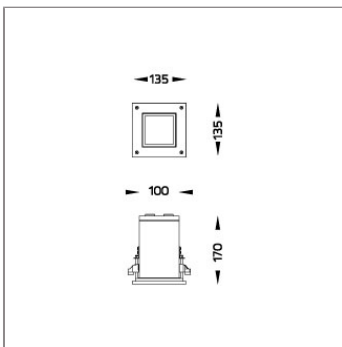

CORE

MINI CORE

CEILING RECESSED

LAST UPDATE: 18-10-2024

Characterized by clean and clear-cut lines CORE is a family of square wall light, ceiling light, bollard and pole lights. CORE is available in two sizes and equipped with COB LED/ High Power LED in three color temperatures with exceptional color consistency. It is also available in HID version as well as with E27 holder for Led Retrofit lamps. The computer-aided-design of the parabolic reflector provides a quality light distribution. The housing is dust and water protected through the extensive engineering design and testing. CORE is recommended to illuminate columns, facades, walkways, parks and various architectural design works. The pole lights give a great level of downward light with symmetric wide beam, asymmetric forward throw or side throw light distributions.

Technical Data

| | |
|-----------------------|--------------------|
| Ordering Code : | 7332-Q-5-645-XX |
| Lamp : | LED |
| Beam : | 6.2°/77° |
| CCT : | 4000 K |
| CRI : | CRI >80 |
| SDCM : | SDCM = 3 |
| Lamp Lumen : | 1590 lm |
| Luminaire Lumen : | 300 lm |
| Lamp Wattage : | 13 W |
| Luminaire Wattage : | 15 W |
| Efficacy : | 20 lm/W |
| Ambient Temperature : | 50°C |
| Lumen Maintenance | L80B10 >108,000 h |
| Controller : | DALI |
| Input Voltage : | 220-240Vac 50/60Hz |
| Net Weight : | 1.50 kg. |