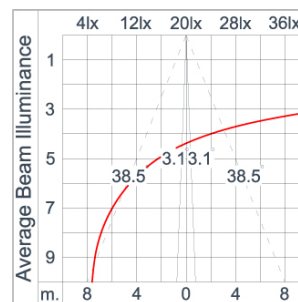

Light Distribution

*Due to the constancy of product development, we reserve the right to alter all specification without prior notice.

Unilamp Co., Ltd.
461 Ramintra Road, Kannayao, Bangkok 10230 Thailand
Tel : +66[0]2 943 2420-1, +66[0]2 946 4170-1
Fax : +66[0]2 943 2419
online@unilamp.co.th
www.unilamp.co.th