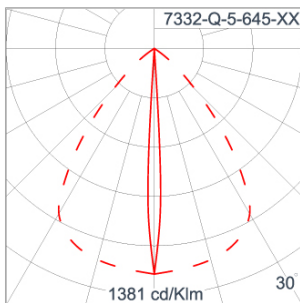

Light Distribution

*Due to the constancy of product development, we reserve the right to alter all specification without prior notice.

Unilamp Co., Ltd.
461 Ramintra Road, Kannayao, Bangkok 10230 Thailand
Tel : +66[0]2 943 2420-1, +66[0]2 946 4170-1
Fax : +66[0]2 943 2419
online@unilamp.co.th
www.unilamp.co.th