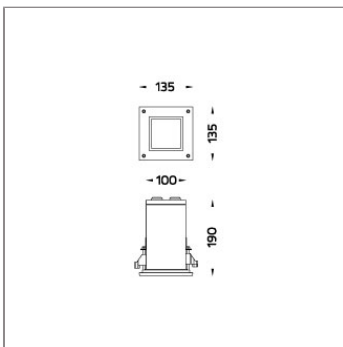

CORE

MINI CORE

CEILING RECESSED

LAST UPDATE: 24-02-2025

Characterized by clean and clear-cut lines CORE is a family of square wall light, ceiling light, bollard and pole lights. CORE is available in two sizes and equipped with COB LED/ High Power LED in three color temperatures with exceptional color consistency. It is also available in HID version as well as with E27 holder for Led Retrofit lamps. The computer-aided-design of the parabolic reflector provides a quality light distribution. The housing is dust and water protected through the extensive engineering design and testing. CORE is recommended to illuminate columns, facades, walkways, parks and various architectural design works. The pole lights give a great level of downward light with symmetric wide beam, asymmetric forward throw or side throw light distributions.

Technical Data

| | |
|-----------------------|--------------------|
| Ordering Code : | 7332-Q-3-647-XX |
| Lamp : | LED |
| Beam : | 6.2°/77° |
| CCT : | 3000 K |
| CRI : | CRI >80 |
| SDCM : | SDCM = 3 |
| Lamp Lumen : | 1040 lm |
| Luminaire Lumen : | 200 lm |
| Lamp Wattage : | 8.4 W |
| Luminaire Wattage : | 10 W |
| Efficacy : | 20 lm/W |
| Ambient Temperature : | 50°C |
| Lumen Maintenance | L80B10 >108,000 h |
| Controller : | On-Off |
| Input Voltage : | 220-240Vac 50/60Hz |
| Net Weight : | 1.60 kg. |