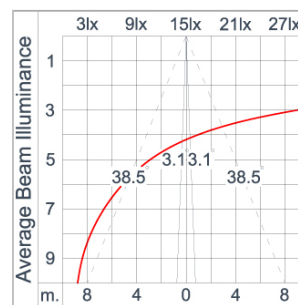

Color	Black O1
	Graphite O2
	Dark Grey O3
	Aluminum Silver O4
	White O6

Light Distribution

*Due to the constancy of product development, we reserve the right to alter all specification without prior notice.

Unilamp Co., Ltd.
461 Ramintra Road, Kannayao, Bangkok 10230 Thailand
Tel : +66(0)2 943 2420-1, +66(0)2 946 4170-1
Fax : +66(0)2 943 2419
online@unilamp.co.th
www.unilamp.co.th