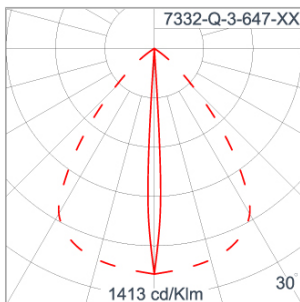

Color	Black O1
	Graphite O2
	Dark Grey O3
	Aluminum Silver O4
	White O6

Light Distribution

*Due to the constancy of product development, we reserve the right to alter all specification without prior notice.

Unilamp Co., Ltd.
461 Ramintra Road, Kannayao, Bangkok 10230 Thailand
Tel : +66(0)2 943 2420-1, +66(0)2 946 4170-1
Fax : +66(0)2 943 2419
online@unilamp.co.th
www.unilamp.co.th