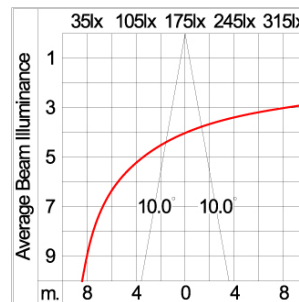

Light Distribution

*Due to the constancy of product development,
we reserve the right to alter all specification
without prior notice.

Unilamp Co., Ltd.
461 Ramintra Road, Kannayao, Bangkok 10230 Thailand
Tel : +66(O)2 943 2420-1, +66(O)2 946 4170-1
Fax : +66(O)2 943 2419
online@unilamp.co.th
www.unilamp.co.th