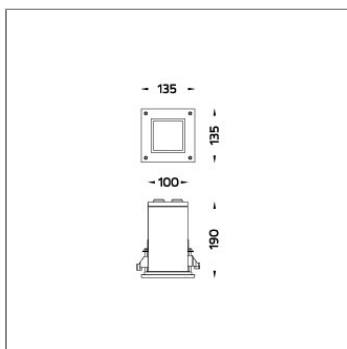

CORE

MINI CORE

CEILING RECESSED

LAST UPDATE: 23-01-2025

Characterized by clean and clear-cut lines CORE is a family of square wall light, ceiling light, bollard and pole lights. CORE is available in two sizes and equipped with COB LED/ High Power LED in three color temperatures with exceptional color consistency. It is also available in HID version as well as with E27 holder for Led Retrofit lamps. The computer-aided-design of the parabolic reflector provides a quality light distribution. The housing is dust and water protected through the extensive engineering design and testing. CORE is recommended to illuminate columns, facades, walkways, parks and various architectural design works. The pole lights give a great level of downward light with symmetric wide beam, asymmetric forward throw or side throw light distributions.

Technical Data

| | |
|-----------------------|--------------------|
| Ordering Code : | 7332-B-3-904-XX |
| Lamp : | LED |
| Beam : | 20° |
| CCT : | 4000 K |
| CRI : | CRI >80 |
| SDCM : | SDCM = 3 |
| Lamp Lumen : | 1940 lm |
| Luminaire Lumen : | 1660 lm |
| Lamp Wattage : | 12 W |
| Luminaire Wattage : | 14 W |
| Efficacy : | 118 lm/W |
| Ambient Temperature : | 50°C |
| Lumen Maintenance | L70B10 >60,000 h |
| Controller : | On-Off |
| Input Voltage : | 220-240Vac 50/60Hz |
| Net Weight : | - kg. |