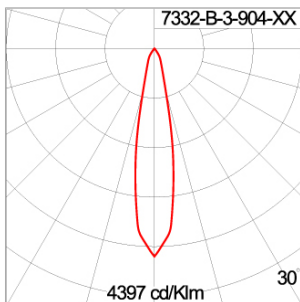

Light Distribution

*Due to the constancy of product development,
we reserve the right to alter all specification
without prior notice.

Unilamp Co., Ltd.
461 Ramintra Road, Kannayao, Bangkok 10230 Thailand
Tel : +66(O)2 943 2420-1, +66(O)2 946 4170-1
Fax : +66(O)2 943 2419
online@unilamp.co.th
www.unilamp.co.th