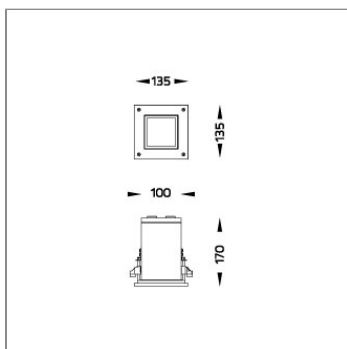

CORE

MINI CORE

CEILING RECESSED

LAST UPDATE: 14-05-2024

Characterized by clean and clear-cut lines CORE is a family of square wall light, ceiling light, bollard and pole lights. CORE is available in two sizes and equipped with COB LED/ High Power LED in three color temperatures with exceptional color consistency. It is also available in HID version as well as with E27 holder for Led Retrofit lamps. The computer-aided-design of the parabolic reflector provides a quality light distribution. The housing is dust and water protected through the extensive engineering design and testing. CORE is recommended to illuminate columns, facades, walkways, parks and various architectural design works. The pole lights give a great level of downward light with symmetric wide beam, asymmetric forward throw or side throw light distributions.

Technical Data

| | |
|-----------------------|--------------------|
| Ordering Code : | 7332-7-3-503-XX |
| Lamp : | LED |
| Beam : | 42° |
| CCT : | 2700 K |
| CRI : | CRI >80 |
| SDCM : | SDCM = 3 |
| Lamp Lumen : | 1760 lm |
| Luminaire Lumen : | 1280 lm |
| Lamp Wattage : | 12 W |
| Luminaire Wattage : | 15 W |
| Efficacy : | 85 lm/W |
| Ambient Temperature : | 50°C |
| Lumen Maintenance | L70B10 >60,000 h |
| Controller : | On-Off |
| Input Voltage : | 220-240Vac 50/60Hz |
| Net Weight : | 1.60 kg. |