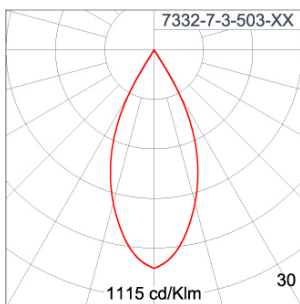

Light Distribution

*Due to the constancy of product development, we reserve the right to alter all specification without prior notice.

Unilamp Co., Ltd.
461 Ramintra Road, Kannayao, Bangkok 10230 Thailand
Tel : +66(0)2 943 2420-1, +66(0)2 946 4170-1
Fax : +66(0)2 943 2419
online@unilamp.co.th
www.unilamp.co.th