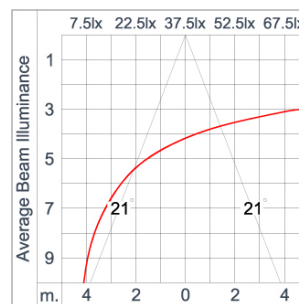

Light Distribution

*Due to the constancy of product development, we reserve the right to alter all specification without prior notice.

Unilamp Co., Ltd.
461 Ramintra Road, Kannayao, Bangkok 10230 Thailand
Tel : +66(0)2 943 2420-1, +66(0)2 946 4170-1
Fax : +66(0)2 943 2419
online@unilamp.co.th
www.unilamp.co.th