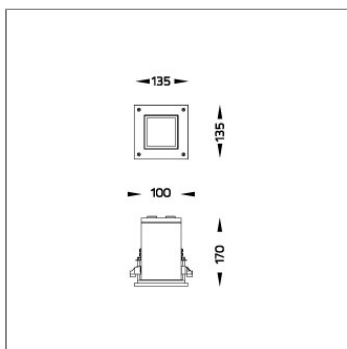

CORE

MINI CORE

CEILING RECESSED

LAST UPDATE: 14-05-2024

Characterized by clean and clear-cut lines CORE is a family of square wall light, ceiling light, bollard and pole lights. CORE is available in two sizes and equipped with COB LED/ High Power LED in three color temperatures with exceptional color consistency. It is also available in HID version as well as with E27 holder for Led Retrofit lamps. The computer-aided-design of the parabolic reflector provides a quality light distribution. The housing is dust and water protected through the extensive engineering design and testing. CORE is recommended to illuminate columns, facades, walkways, parks and various architectural design works. The pole lights give a great level of downward light with symmetric wide beam, asymmetric forward throw or side throw light distributions.

Technical Data

| | |
|-----------------------|--------------------|
| Ordering Code : | 7332-6-3-503-XX |
| Lamp : | LED |
| Beam : | 26° |
| CCT : | 2700 K |
| CRI : | CRI >80 |
| SDCM : | SDCM = 3 |
| Lamp Lumen : | 1760 lm |
| Luminaire Lumen : | 1420 lm |
| Lamp Wattage : | 12 W |
| Luminaire Wattage : | 15 W |
| Efficacy : | 94 lm/W |
| Ambient Temperature : | 50°C |
| Lumen Maintenance | L70B10 >60,000 h |
| Controller : | On-Off |
| Input Voltage : | 220-240Vac 50/60Hz |
| Net Weight : | 1.60 kg. |