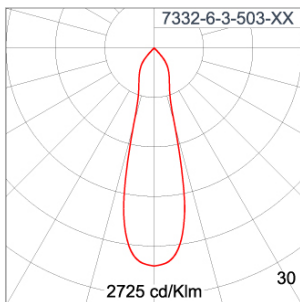

Light Distribution

*Due to the constancy of product development, we reserve the right to alter all specification without prior notice.

Unilamp Co., Ltd.
461 Ramintra Road, Kannayao, Bangkok 10230 Thailand
Tel : +66(0)2 943 2420-1, +66(0)2 946 4170-1
Fax : +66(0)2 943 2419
online@unilamp.co.th
www.unilamp.co.th