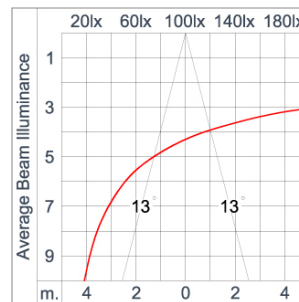

Light Distribution

*Due to the constancy of product development, we reserve the right to alter all specification without prior notice.

Unilamp Co., Ltd.
461 Ramintra Road, Kannayao, Bangkok 10230 Thailand
Tel : +66(0)2 943 2420-1, +66(0)2 946 4170-1
Fax : +66(0)2 943 2419
online@unilamp.co.th
www.unilamp.co.th