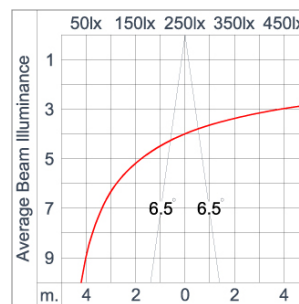

Light Distribution

*Due to the constancy of product development,
we reserve the right to alter all specification
without prior notice.

Unilamp Co., Ltd.
461 Ramintra Road, Kannayao, Bangkok 10230 Thailand
Tel : +66(0)2 943 2420-1, +66(0)2 946 4170-1
Fax : +66(0)2 943 2419
online@unilamp.co.th
www.unilamp.co.th