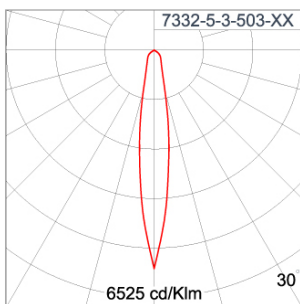

Light Distribution

*Due to the constancy of product development,
we reserve the right to alter all specification
without prior notice.

Unilamp Co., Ltd.
461 Ramintra Road, Kannayao, Bangkok 10230 Thailand
Tel : +66(0)2 943 2420-1, +66(0)2 946 4170-1
Fax : +66(0)2 943 2419
online@unilamp.co.th
www.unilamp.co.th