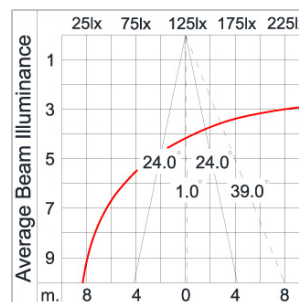

Light Distribution

*Due to the constancy of product development, we reserve the right to alter all specification without prior notice.

Unilamp Co., Ltd.
461 Ramintra Road, Kannayao, Bangkok 10230 Thailand
Tel : +66(0)2 943 2420-1, +66(0)2 946 4170-1
Fax : +66(0)2 943 2419
online@unilamp.co.th
www.unilamp.co.th