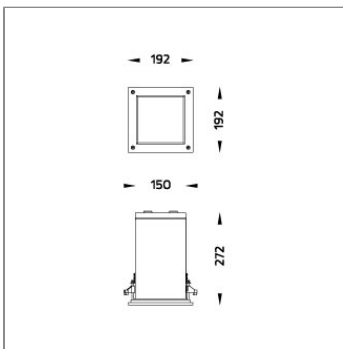

CORE

MAXI CORE

CEILING RECESSED

LAST UPDATE: 14-05-2024

Characterized by clean and clear-cut lines CORE is a family of square wall light, ceiling light, bollard and pole lights. CORE is available in two sizes and equipped with COB LED/ High Power LED in three color temperatures with exceptional color consistency. It is also available in HID version as well as with E27 holder for Led Retrofit lamps. The computer-aided-design of the parabolic reflector provides a quality light distribution. The housing is dust and water protected through the extensive engineering design and testing. CORE is recommended to illuminate columns, facades, walkways, parks and various architectural design works. The pole lights give a great level of downward light with symmetric wide beam, asymmetric forward throw or side throw light distributions.

Technical Data

| | |
|-----------------------|--------------------|
| Ordering Code : | 7322-9-4-887-XX |
| Lamp : | LED |
| Beam : | Asymmetric |
| CCT : | 3000 K |
| CRI : | CRI >80 |
| SDCM : | SDCM = 3 |
| Lamp Lumen : | 3300 lm |
| Luminaire Lumen : | 2400 lm |
| Lamp Wattage : | 23 W |
| Luminaire Wattage : | 26 W |
| Efficacy : | 92 lm/W |
| Ambient Temperature : | 50°C |
| Lumen Maintenance | L70B10 >90,000 h |
| Controller : | DIM 1-10V |
| Input Voltage : | 220-240Vac 50/60Hz |
| Net Weight : | 3.80 kg. |