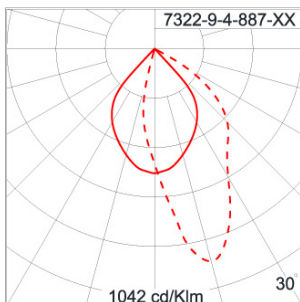

Light Distribution

*Due to the constancy of product development, we reserve the right to alter all specification without prior notice.

Unilamp Co., Ltd.
461 Ramintra Road, Kannayao, Bangkok 10230 Thailand
Tel : +66(0)2 943 2420-1, +66(0)2 946 4170-1
Fax : +66(0)2 943 2419
online@unilamp.co.th
www.unilamp.co.th