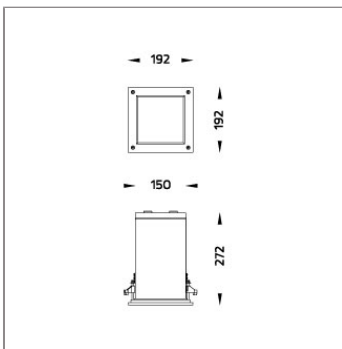

CORE

MAXI CORE

CEILING RECESSED

LAST UPDATE: 14-05-2024

Characterized by clean and clear-cut lines CORE is a family of square wall light, ceiling light, bollard and pole lights. CORE is available in two sizes and equipped with COB LED/ High Power LED in three color temperatures with exceptional color consistency. It is also available in HID version as well as with E27 holder for Led Retrofit lamps. The computer-aided-design of the parabolic reflector provides a quality light distribution. The housing is dust and water protected through the extensive engineering design and testing. CORE is recommended to illuminate columns, facades, walkways, parks and various architectural design works. The pole lights give a great level of downward light with symmetric wide beam, asymmetric forward throw or side throw light distributions.

Technical Data

Ordering Code :	7322-9-3-877-XX
Lamp :	LED
Beam :	Asymmetric
CCT :	3000 K
CRI :	CRI >80
SDCM :	SDCM = 3
Lamp Lumen :	2700 lm
Luminaire Lumen :	2260 lm
Lamp Wattage :	30 W
Luminaire Wattage :	30 W
Efficacy :	75 lm/W
Ambient Temperature :	40°C
Lumen Maintenance	L70B50 >40,000 h
Controller :	On-Off (AC LED)
Input Voltage :	220-240Vac 50/60Hz
Net Weight :	3.60 kg.