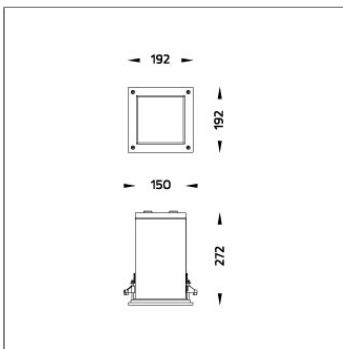

CORE

MAXI CORE

CEILING RECESSED

LAST UPDATE: 14-05-2024

Characterized by clean and clear-cut lines CORE is a family of square wall light, ceiling light, bollard and pole lights. CORE is available in two sizes and equipped with COB LED/ High Power LED in three color temperatures with exceptional color consistency. It is also available in HID version as well as with E27 holder for Led Retrofit lamps. The computer-aided-design of the parabolic reflector provides a quality light distribution. The housing is dust and water protected through the extensive engineering design and testing. CORE is recommended to illuminate columns, facades, walkways, parks and various architectural design works. The pole lights give a great level of downward light with symmetric wide beam, asymmetric forward throw or side throw light distributions.

Technical Data

| | |
|-----------------------|--------------------|
| Ordering Code : | 7322-7-5-506-XX |
| Lamp : | LED |
| Beam : | 48° |
| CCT : | 2700 K |
| CRI : | CRI >80 |
| SDCM : | SDCM = 3 |
| Lamp Lumen : | 3160 lm |
| Luminaire Lumen : | 2650 lm |
| Lamp Wattage : | 23 W |
| Luminaire Wattage : | 26 W |
| Efficacy : | 101 lm/W |
| Ambient Temperature : | 40°C |
| Lumen Maintenance | L70B10 >90,000 h |
| Controller : | DALI |
| Input Voltage : | 220-240Vac 50/60Hz |
| Net Weight : | 3.80 kg. |