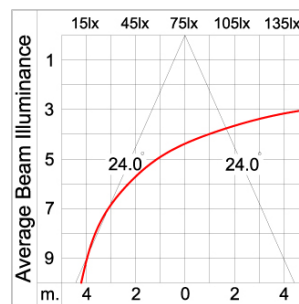

Light Distribution

*Due to the constancy of product development,
we reserve the right to alter all specification
without prior notice.

Unilamp Co., Ltd.
461 Ramintra Road, Kannayao, Bangkok 10230 Thailand
Tel : +66(0)2 943 2420-1, +66(0)2 946 4170-1
Fax : +66(0)2 943 2419
online@unilamp.co.th
www.unilamp.co.th