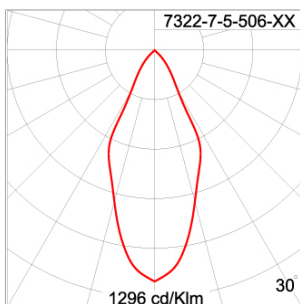

Light Distribution

*Due to the constancy of product development,
we reserve the right to alter all specification
without prior notice.

Unilamp Co., Ltd.
461 Ramintra Road, Kannayao, Bangkok 10230 Thailand
Tel : +66(0)2 943 2420-1, +66(0)2 946 4170-1
Fax : +66(0)2 943 2419
online@unilamp.co.th
www.unilamp.co.th