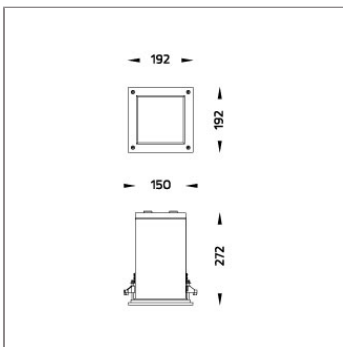

CORE

MAXI CORE

CEILING RECESSED

LAST UPDATE: 14-05-2024

Characterized by clean and clear-cut lines CORE is a family of square wall light, ceiling light, bollard and pole lights. CORE is available in two sizes and equipped with COB LED/ High Power LED in three color temperatures with exceptional color consistency. It is also available in HID version as well as with E27 holder for Led Retrofit lamps. The computer-aided-design of the parabolic reflector provides a quality light distribution. The housing is dust and water protected through the extensive engineering design and testing. CORE is recommended to illuminate columns, facades, walkways, parks and various architectural design works. The pole lights give a great level of downward light with symmetric wide beam, asymmetric forward throw or side throw light distributions.

Technical Data

| | |
|-----------------------|--------------------|
| Ordering Code : | 7322-7-3-505-XX |
| Lamp : | LED |
| Beam : | 48° |
| CCT : | 2700 K |
| CRI : | CRI >80 |
| SDCM : | SDCM = 3 |
| Lamp Lumen : | 4590 lm |
| Luminaire Lumen : | 3840 lm |
| Lamp Wattage : | 36 W |
| Luminaire Wattage : | 40 W |
| Efficacy : | 96 lm/W |
| Ambient Temperature : | 50°C |
| Lumen Maintenance | L70B10 >90,000 h |
| Controller : | On-Off |
| Input Voltage : | 220-240Vac 50/60Hz |
| Net Weight : | 3.80 kg. |