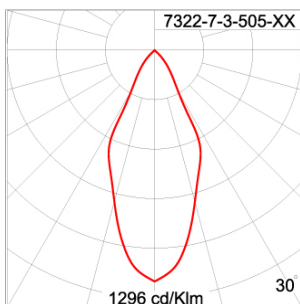

Light Distribution

*Due to the constancy of product development, we reserve the right to alter all specification without prior notice.

Unilamp Co., Ltd.
461 Ramintra Road, Kannayao, Bangkok 10230 Thailand
Tel : +66(0)2 943 2420-1, +66(0)2 946 4170-1
Fax : +66(0)2 943 2419
online@unilamp.co.th
www.unilamp.co.th