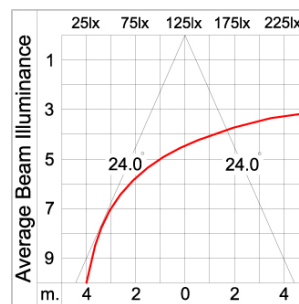

Light Distribution

*Due to the constancy of product development, we reserve the right to alter all specification without prior notice.

Unilamp Co., Ltd.
461 Ramintra Road, Kannayao, Bangkok 10230 Thailand
Tel : +66(0)2 943 2420-1, +66(0)2 946 4170-1
Fax : +66(0)2 943 2419
online@unilamp.co.th
www.unilamp.co.th