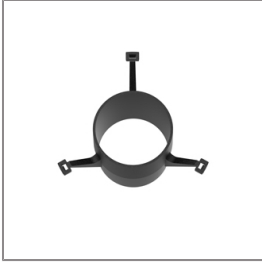

CORE

MAXI CORE

CEILING RECESSED

LAST UPDATE: 14-05-2024

Characterized by clean and clear-cut lines CORE is a family of square wall light, ceiling light, bollard and pole lights. CORE is available in two sizes and equipped with COB LED/ High Power LED in three color temperatures with exceptional color consistency. It is also available in HID version as well as with E27 holder for Led Retrofit lamps. The computer-aided-design of the parabolic reflector provides a quality light distribution. The housing is dust and water protected through the extensive engineering design and testing. CORE is recommended to illuminate columns, facades, walkways, parks and various architectural design works. The pole lights give a great level of downward light with symmetric wide beam, asymmetric forward throw or side throw light distributions.

CORE

MAXI CORE

CEILING RECESSED

LAST UPDATE: 14-05-2024

Accessories

Ordering Code:
AUN-GHS-0025-00
Glare Shield Ring for COB

Ordering Code:
AUN-CAB-0003-00
Cable 3x1sqmm and
2x0.35 sqmm length 2000
mm with anti-humidity kit.
{pre-assembled from
factory}