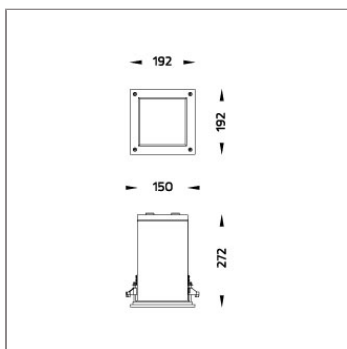

CORE

MAXI CORE

CEILING RECESSED

LAST UPDATE: 14-05-2024

Characterized by clean and clear-cut lines CORE is a family of square wall light, ceiling light, bollard and pole lights. CORE is available in two sizes and equipped with COB LED/ High Power LED in three color temperatures with exceptional color consistency. It is also available in HID version as well as with E27 holder for Led Retrofit lamps. The computer-aided-design of the parabolic reflector provides a quality light distribution. The housing is dust and water protected through the extensive engineering design and testing. CORE is recommended to illuminate columns, facades, walkways, parks and various architectural design works. The pole lights give a great level of downward light with symmetric wide beam, asymmetric forward throw or side throw light distributions.

Technical Data

Ordering Code :	7322-5-4-506-XX
Lamp :	LED
Beam :	12°
CCT :	2700 K
CRI :	CRI >80
SDCM :	SDCM = 3
Lamp Lumen :	3160 lm
Luminaire Lumen :	3160 lm
Lamp Wattage :	23 W
Luminaire Wattage :	26 W
Efficacy :	121 lm/W
Ambient Temperature :	50°C
Lumen Maintenance	L70B10 >90,000 h
Controller :	DIM 1-10V
Input Voltage :	220-240Vac 50/60Hz
Net Weight :	3.80 kg.