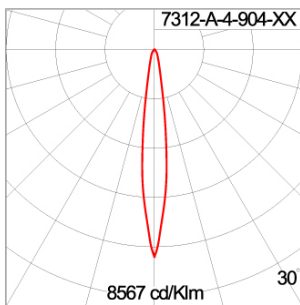

Light Distribution

*Due to the constancy of product development, we reserve the right to alter all specification without prior notice.

Unilamp Co., Ltd.
461 Ramintra Road, Kannayao, Bangkok 10230 Thailand
Tel : +66[0]2 943 2420-1, +66[0]2 946 4170-1
Fax : +66[0]2 943 2419
online@unilamp.co.th
www.unilamp.co.th