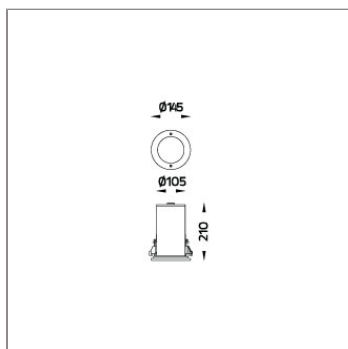

TUBE

MINI TUBE

CEILING RECESSED

LAST UPDATE: 04-03-2025

TUBE a family of cylindrical shaped wall light, ceiling light and Area light. The body components are made from extruded and LM6 aluminium which make them highly corrosion resistant to any extreme environment. TUBE is protected from the ingress of dust and water and are used in both outdoor and indoor environments. Fitted with COB LED in three color temperature from 2700K, 3000K or 4000K with high CRI. HID light source and retrofit solution for E27 Led lamps are also available. TUBE can solve many lighting tasks in modern architectural surrounds and are generally used in illuminating columns and facades. The pole lights give a great level of downward light with symmetric wide beam, asymmetric forward throw or side throw light distributions. Catenary mounting of luminaires is great option for tasteful illumination of outdoor spaces. Flexible arrangement of the luminaire position enables lighting designers to set the light mood to a multitude of use cases. The innovative lever clamping system utilizes a single common tool for a trouble free easy installation. All commonly used catenary wires with a diameter of 4 – 8mm are suitable. Wire slope of up to 20° can be easily compensated. Catenary mount luminaires are equipped with a single prewired cable of 2000mm length. Double prewired cable for looping is available upon request.

Technical Data

| | |
|-----------------------|--------------------|
| Ordering Code : | 7312-A-4-904-XX |
| Lamp : | LED |
| Beam : | 13° |
| CCT : | 4000 K |
| CRI : | CRI >80 |
| SDCM : | SDCM = 3 |
| Lamp Lumen : | 1940 lm |
| Luminaire Lumen : | 1710 lm |
| Lamp Wattage : | 12 W |
| Luminaire Wattage : | 14 W |
| Efficacy : | 122 lm/W |
| Ambient Temperature : | 50°C |
| Lumen Maintenance | L70B10 >60,000 h |
| Controller : | DIM 1-10V |
| Input Voltage : | 220-240Vac 50/60Hz |
| Net Weight : | - kg. |