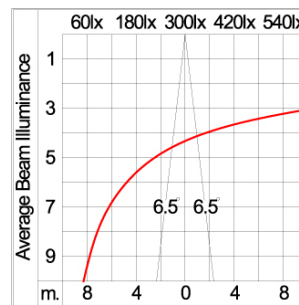

Light Distribution

*Due to the constancy of product development, we reserve the right to alter all specification without prior notice.

Unilamp Co., Ltd.
461 Ramintra Road, Kannayao, Bangkok 10230 Thailand
Tel : +66[0]2 943 2420-1, +66[0]2 946 4170-1
Fax : +66[0]2 943 2419
online@unilamp.co.th
www.unilamp.co.th