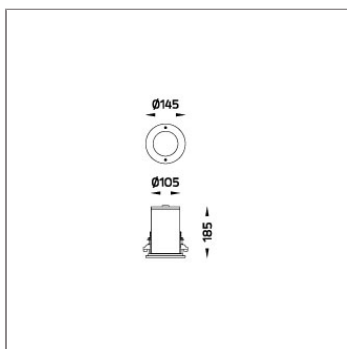

TUBE

MINI TUBE

CEILING RECESSED

LAST UPDATE: 18-10-2024

TUBE a family of cylindrical shaped wall light, ceiling light and Area light. The body components are made from extruded and LM6 aluminium which make them highly corrosion resistant to any extreme environment. TUBE is protected from the ingress of dust and water and are used in both outdoor and indoor environments. Fitted with COB LED in three color temperature from 2700K, 3000K or 4000K with high CRI. HID light source and retrofit solution for E27 Led lamps are also available. TUBE can solve many lighting tasks in modern architectural surrounds and are generally used in illuminating columns and facades. The pole lights give a great level of downward light with symmetric wide beam, asymmetric forward throw or side throw light distributions. Catenary mounting of luminaires is great option for tasteful illumination of outdoor spaces. Flexible arrangement of the luminaire position enables lighting designers to set the light mood to a multitude of use cases. The innovative lever clamping system utilizes a single common tool for a trouble free easy installation. All commonly used catenary wires with a diameter of 4 – 8mm are suitable. Wire slope of up to 20° can be easily compensated. Catenary mount luminaires are equipped with a single prewired cable of 2000mm length. Double prewired cable for looping is available upon request.

Technical Data

Ordering Code :	7312-0-2-261-XX
Lamp :	PAR20
Socket :	E27
Beam :	10°, 30°
CCT :	2900 K
Lamp Lumen :	550 lm
Luminaire Lumen :	550 lm
Lamp Wattage :	50 W
Luminaire Wattage :	50 W
Ambient Temperature :	25°C
Controller :	On-Off
Input Voltage :	220-240Vac 50/60Hz
Net Weight :	1.20 kg.