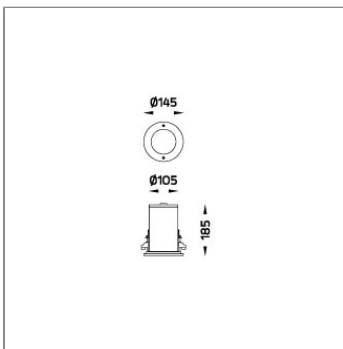

TUBE

MINI TUBE

CEILING RECESSED

LAST UPDATE: 28-11-2024

TUBE a family of cylindrical shaped wall light, ceiling light and Area light. The body components are made from extruded and LM6 aluminium which make them highly corrosion resistant to any extreme environment. TUBE is protected from the ingress of dust and water and are used in both outdoor and indoor environments. Fitted with COB LED in three color temperature from 2700K, 3000K or 4000K with high CRI. HID light source and retrofit solution for E27 Led lamps are also available. TUBE can solve many lighting tasks in modern architectural surrounds and are generally used in illuminating columns and facades. The pole lights give a great level of downward light with symmetric wide beam, asymmetric forward throw or side throw light distributions. Catenary mounting of luminaires is great option for tasteful illumination of outdoor spaces. Flexible arrangement of the luminaire position enables lighting designers to set the light mood to a multitude of use cases. The innovative lever clamping system utilizes a single common tool for a trouble free easy installation. All commonly used catenary wires with a diameter of 4 – 8mm are suitable. Wire slope of up to 20° can be easily compensated. Catenary mount luminaires are equipped with a single prewired cable of 2000mm length. Double prewired cable for looping is available upon request.

Technical Data

Ordering Code :	7312-0-2-261-XX
Lamp :	PAR20
Socket :	E27
Beam :	10°, 30°
CCT :	2900 K
Lamp Lumen :	550 lm
Luminaire Lumen :	550 lm
Lamp Wattage :	50 W
Luminaire Wattage :	50 W
Ambient Temperature :	25°C
Controller :	On-Off
Input Voltage :	220-240Vac 50/60Hz
Net Weight :	1.20 kg.