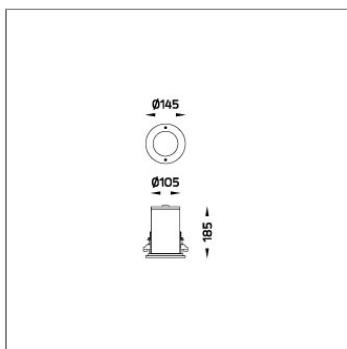

TUBE

MINI TUBE

CEILING RECESSED

LAST UPDATE: 18-10-2024

TUBE a family of cylindrical shaped wall light, ceiling light and Area light. The body components are made from extruded and LM6 aluminium which make them highly corrosion resistant to any extreme environment. TUBE is protected from the ingress of dust and water and are used in both outdoor and indoor environments. Fitted with COB LED in three color temperature from 2700K, 3000K or 4000K with high CRI. HID light source and retrofit solution for E27 Led lamps are also available. TUBE can solve many lighting tasks in modern architectural surrounds and are generally used in illuminating columns and facades. The pole lights give a great level of downward light with symmetric wide beam, asymmetric forward throw or side throw light distributions. Catenary mounting of luminaires is great option for tasteful illumination of outdoor spaces. Flexible arrangement of the luminaire position enables lighting designers to set the light mood to a multitude of use cases. The innovative lever clamping system utilizes a single common tool for a trouble free easy installation. All commonly used catenary wires with a diameter of 4 – 8mm are suitable. Wire slope of up to 20° can be easily compensated. Catenary mount luminaires are equipped with a single prewired cable of 2000mm length. Double prewired cable for looping is available upon request.

Technical Data

Ordering Code :	7312-0-2-221-XX
Lamp :	QPAR51
Socket :	GU10
Beam :	25°, 50°
CCT :	2900 K
Lamp Lumen :	600 lm
Luminaire Lumen :	600 lm
Lamp Wattage :	50 W
Luminaire Wattage :	50 W
Ambient Temperature :	25°C
Controller :	On-Off
Input Voltage :	220-240Vac 50/60Hz
Net Weight :	1.20 kg.