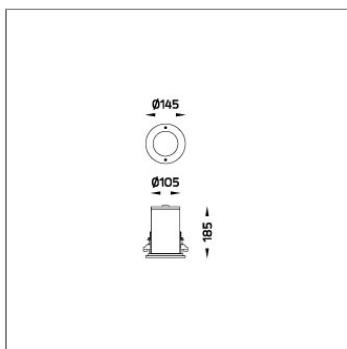

TUBE

MINI TUBE

CEILING RECESSED

LAST UPDATE: 28-11-2024

TUBE a family of cylindrical shaped wall light, ceiling light and Area light. The body components are made from extruded and LM6 aluminium which make them highly corrosion resistant to any extreme environment. TUBE is protected from the ingress of dust and water and are used in both outdoor and indoor environments. Fitted with COB LED in three color temperature from 2700K, 3000K or 4000K with high CRI. HID light source and retrofit solution for E27 Led lamps are also available. TUBE can solve many lighting tasks in modern architectural surrounds and are generally used in illuminating columns and facades. The pole lights give a great level of downward light with symmetric wide beam, asymmetric forward throw or side throw light distributions. Catenary mounting of luminaires is great option for tasteful illumination of outdoor spaces. Flexible arrangement of the luminaire position enables lighting designers to set the light mood to a multitude of use cases. The innovative lever clamping system utilizes a single common tool for a trouble free easy installation. All commonly used catenary wires with a diameter of 4 – 8mm are suitable. Wire slope of up to 20° can be easily compensated. Catenary mount luminaires are equipped with a single prewired cable of 2000mm length. Double prewired cable for looping is available upon request.

Technical Data

Ordering Code :	7312-0-2-221-XX
Lamp :	QPAR51
Socket :	GU10
Beam :	25°, 50°
CCT :	2900 K
Lamp Lumen :	600 lm
Luminaire Lumen :	600 lm
Lamp Wattage :	50 W
Luminaire Wattage :	50 W
Ambient Temperature :	25°C
Controller :	On-Off
Input Voltage :	220-240Vac 50/60Hz
Net Weight :	1.20 kg.