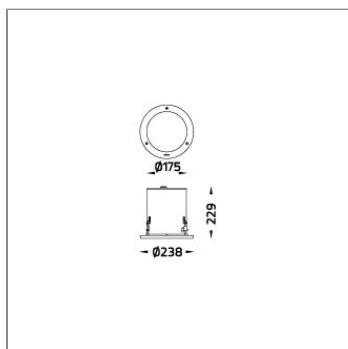

TUBE

MAXI TUBE

CEILING RECESSED

LAST UPDATE: 04-03-2025

TUBE a family of cylindrical shaped wall light, ceiling light and Area light. The body components are made from extruded and LM6 aluminium which make them highly corrosion resistant to any extreme environment. TUBE is protected from the ingress of dust and water and are used in both outdoor and indoor environments. Fitted with COB LED in three color temperature from 2700K, 3000K or 4000K with high CRI. HID light source and retrofit solution for E27 Led lamps are also available. TUBE can solve many lighting tasks in modern architectural surrounds and are generally used in illuminating columns and facades. The pole lights give a great level of downward light with symmetric wide beam, asymmetric forward throw or side throw light distributions. Catenary mounting of luminaires is great option for tasteful illumination of outdoor spaces. Flexible arrangement of the luminaire position enables lighting designers to set the light mood to a multitude of use cases. The innovative lever clamping system utilizes a single common tool for a trouble free easy installation. All commonly used catenary wires with a diameter of 4 – 8mm are suitable. Wire slope of up to 20° can be easily compensated. Catenary mount luminaires are equipped with a single prewired cable of 2000mm length. Double prewired cable for looping is available upon request.

Technical Data

| | |
|-----------------------|--------------------|
| Ordering Code : | 7304-6-4-891-XX |
| Lamp : | LED |
| Beam : | 23° |
| CCT : | 4000 K |
| CRI : | CRI >80 |
| SDCM : | SDCM = 3 |
| Lamp Lumen : | 3390 lm |
| Luminaire Lumen : | 3190 lm |
| Lamp Wattage : | 23 W |
| Luminaire Wattage : | 27 W |
| Efficacy : | 118 lm/W |
| Ambient Temperature : | 40°C |
| Lumen Maintenance | L70B10 >90,000 h |
| Controller : | DIM 1-10V |
| Input Voltage : | 220-240Vac 50/60Hz |
| Net Weight : | 3.40 kg. |