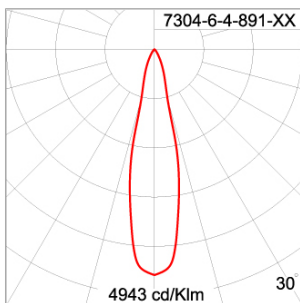

Light Distribution

*Due to the constancy of product development, we reserve the right to alter all specification without prior notice.

Unilamp Co., Ltd.
461 Ramintra Road, Kannayao, Bangkok 10230 Thailand
Tel : +66(0)2 943 2420-1, +66(0)2 946 4170-1
Fax : +66(0)2 943 2419
online@unilamp.co.th
www.unilamp.co.th