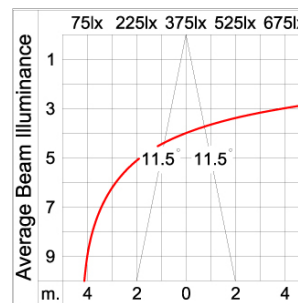

Light Distribution

*Due to the constancy of product development, we reserve the right to alter all specification without prior notice.

Unilamp Co., Ltd.
461 Ramintra Road, Kannayao, Bangkok 10230 Thailand
Tel : +66(0)2 943 2420-1, +66(0)2 946 4170-1
Fax : +66(0)2 943 2419
online@unilamp.co.th
www.unilamp.co.th