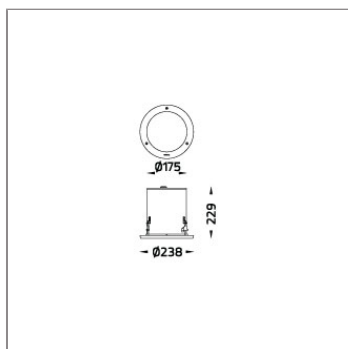

TUBE

MAXI TUBE

CEILING RECESSED

LAST UPDATE: 30-05-2024

TUBE a family of cylindrical shaped wall light, ceiling light and Area light. The body components are made from extruded and LM6 aluminium which make them highly corrosion resistant to any extreme environment. TUBE is protected from the ingress of dust and water and are used in both outdoor and indoor environments. Fitted with COB LED in three color temperature from 2700K, 3000K or 4000K with high CRI. HID light source and retrofit solution for E27 Led lamps are also available. TUBE can solve many lighting tasks in modern architectural surrounds and are generally used in illuminating columns and facades. The pole lights give a great level of downward light with symmetric wide beam, asymmetric forward throw or side throw light distributions. Catenary mounting of luminaires is great option for tasteful illumination of outdoor spaces. Flexible arrangement of the luminaire position enables lighting designers to set the light mood to a multitude of use cases. The innovative lever clamping system utilizes a single common tool for a trouble free easy installation. All commonly used catenary wires with a diameter of 4...8mm are suitable. Wire slope of up to 20° can be easily compensated. Catenary mount luminaires are equipped with a single prewired cable of 2000mm length. Double prewired cable for looping is available upon request.

Technical Data

| | |
|-----------------------|--------------------|
| Ordering Code : | 7304-6-3-905-XX |
| Lamp : | LED |
| Beam : | 23° |
| CCT : | 4000 K |
| CRI : | CRI >80 |
| SDCM : | SDCM = 3 |
| Lamp Lumen : | 4920 lm |
| Luminaire Lumen : | 4630 lm |
| Lamp Wattage : | 36 W |
| Luminaire Wattage : | 40 W |
| Efficacy : | 115 lm/W |
| Ambient Temperature : | 40°C |
| Lumen Maintenance | L70B10 >90,000 h |
| Controller : | On-Off |
| Input Voltage : | 220-240Vac 50/60Hz |
| Net Weight : | 3.80 kg. |