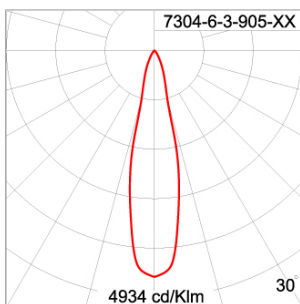

Light Distribution

*Due to the constancy of product development,
we reserve the right to alter all specification
without prior notice.

Unilamp Co., Ltd.
461 Ramintra Road, Kannayao, Bangkok 10230 Thailand
Tel : +66(0)2 943 2420-1, +66(0)2 946 4170-1
Fax : +66(0)2 943 2419
online@unilamp.co.th
www.unilamp.co.th