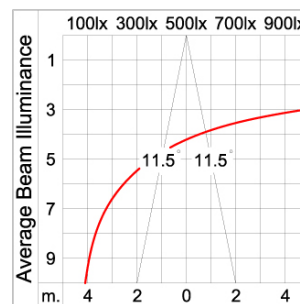

Light Distribution

*Due to the constancy of product development,
we reserve the right to alter all specification
without prior notice.

Unilamp Co., Ltd.
461 Ramintra Road, Kannayao, Bangkok 10230 Thailand
Tel : +66(0)2 943 2420-1, +66(0)2 946 4170-1
Fax : +66(0)2 943 2419
online@unilamp.co.th
www.unilamp.co.th