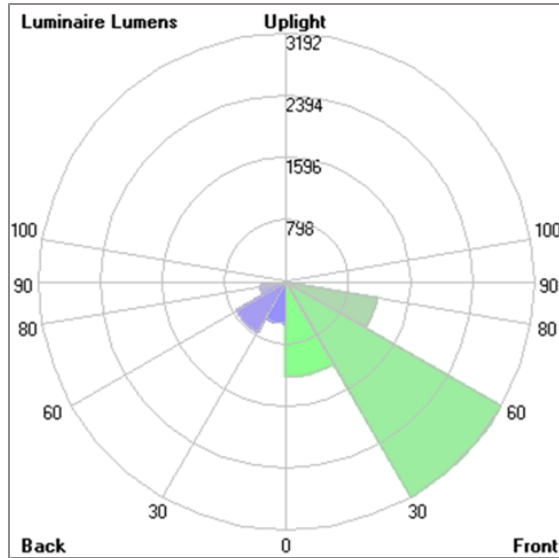

SIROCCO

SMALL SIROCCO OPTIC – AREA LIGHT /
ROAD OPTIC DOUBLE SIDED

POLE MOUNTED

LAST UPDATE: 29-05-2024

Bug Report

Lum. Classification System [LCS]

LCS	Zone	%Lumens	%Lamp	%Lum
FL	[0-30]	1221.3	12.2	16.8
FM	[30-60]	3192.1	32.0	44.0
FH	[60-80]	1181.1	11.8	16.3
FVH	[80-90]	21.4	0.2	0.3
BL	[0-30]	536.8	5.4	7.4
BM	[30-60]	745.1	7.5	10.3
BH	[60-80]	335.1	3.4	4.6
BVH	[80-90]	7.9	0.1	0.1
UL	[90-100]	1.4	0.0	0.0
UH	[100-180]	13.2	0.1	0.2
Total		7255.4	72.7	100.0
BUG Rating		B2-U2-G1		

*Due to the constancy of product development,
we reserve the right to alter all specification
without prior notice.

Unilamp Co., Ltd.
461 Ramintra Road, Kannayao, Bangkok 10230 Thailand
Tel : +66[0]2 943 2420-1, +66[0]2 946 4170-1
Fax : +66[0]2 943 2419
online@unilamp.co.th
www.unilamp.co.th