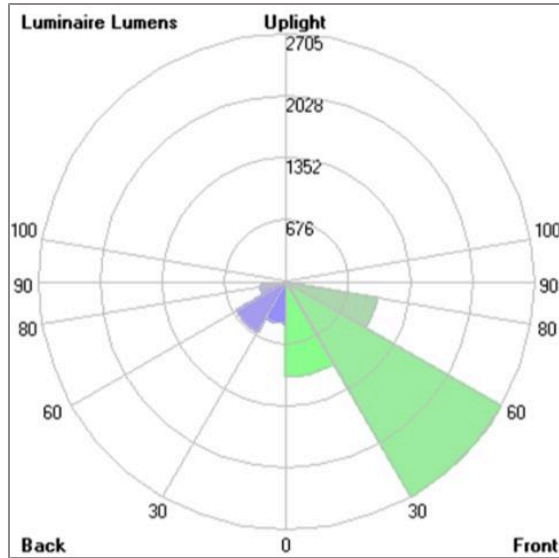

SIROCCO

SMALL SIROCCO OPTIC – AREA LIGHT /
ROAD OPTIC DOUBLE SIDED

POLE MOUNTED

LAST UPDATE: 03-03-2025

Bug Report

Lum. Classification System [LCS]

LCS	Zone	%Lumens	%Lamp	%Lum
FL	[0-30]	1034.7	12.2	16.8
FM	[30-60]	2704.6	32.0	44.0
FH	[60-80]	1000.7	11.8	16.3
FVH	[80-90]	18.1	0.2	0.3
BL	[0-30]	454.8	5.4	7.4
BM	[30-60]	631.2	7.5	10.3
BH	[60-80]	283.9	3.4	4.6
BVH	[80-90]	6.7	0.1	0.1
UL	[90-100]	1.2	0.0	0.0
UH	[100-180]	10.8	0.1	0.2
Total		6146.7	72.7	100.0
BUG Rating		B1-U2-G1		

*Due to the constancy of product development,
we reserve the right to alter all specification
without prior notice.

Unilamp Co., Ltd.
461 Ramintra Road, Kannayao, Bangkok 10230 Thailand
Tel : +66[0]2 943 2420-1, +66[0]2 946 4170-1
Fax : +66[0]2 943 2419
online@unilamp.co.th
www.unilamp.co.th