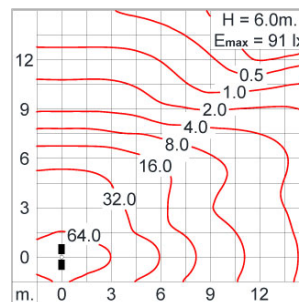

Light Distribution

*Due to the constancy of product development,
we reserve the right to alter all specification
without prior notice.

Unilamp Co., Ltd.
461 Ramintra Road, Kannayao, Bangkok 10230 Thailand
Tel : +66(0)2 943 2420-1, +66(0)2 946 4170-1
Fax : +66(0)2 943 2419
online@unilamp.co.th
www.unilamp.co.th