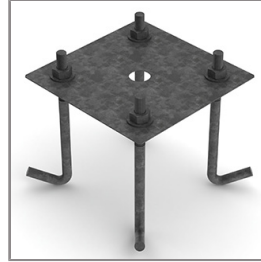

# SIROCCO

SMALL SIROCCO OPTIC – AREA LIGHT /  
ROAD OPTIC DOUBLE SIDED

POLE MOUNTED

LAST UPDATE: 03-03-2025

## Accessories

Ordering Code:  
STEEL-POLE-FOR-SMALL-SIROCCO  
Please contact Sales  
Representative

Ordering Code:  
AUN-ACB-0009-00  
Anchor bolt kit, pole  
diameter 114 and 114/140,  
galvanized steel pole