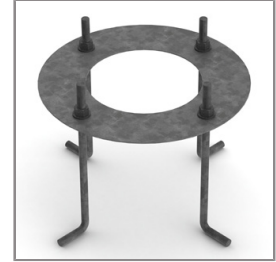

# SIROCCO

SMALL SIROCCO OPTIC – AREA LIGHT /  
ROAD OPTIC DOUBLE SIDED

POLE MOUNTED

LAST UPDATE: 03-03-2025

## Accessories

Ordering Code:  
STEEL-POLE-FOR-SMALL-SIROCCO  
Please contact Sales  
Representative

Ordering Code:  
AUN-ACB-0009-00  
Anchor bolt kit, pole  
diameter 114 and 114/140,  
galvanized steel pole

Ordering Code:  
AUN-ACB-0008-00  
Anchor bolt kit, pole  
diameter 102mm and  
151x102mm, galvanized  
steel pole

Ordering Code:  
AUN-ACB-0005-00  
Anchor bolt kit, aluminum  
pole

\*Due to the constancy of product development,  
we reserve the right to alter all specification  
without prior notice.