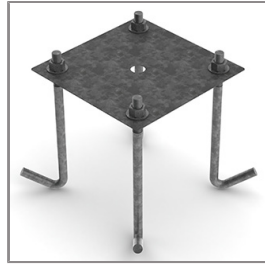

# SIROCCO

SMALL SIROCCO OPTIC – AREA LIGHT /  
ROAD OPTIC DOUBLE SIDED

POLE MOUNTED

LAST UPDATE: 03-03-2025

## Accessories

Ordering Code:  
STEEL-POLE-FOR-SMALL-SIROCCO  
Please contact Sales  
Representative

Ordering Code:  
AUN-ACB-0009-00  
Anchor bolt kit, pole  
diameter 114 and 114/140,  
galvanized steel pole

Ordering Code:  
AUN-ACB-0008-00  
Anchor bolt kit, pole  
diameter 102mm and  
151x102mm, galvanized  
steel pole

Ordering Code:  
AUN-ACB-0005-00  
Anchor bolt kit, aluminum  
pole

\*Due to the constancy of product development,  
we reserve the right to alter all specification  
without prior notice.