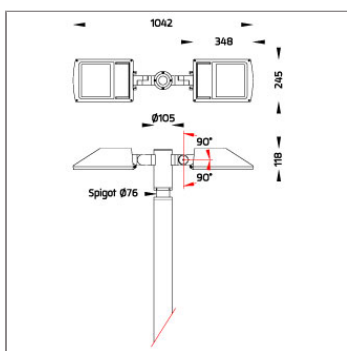

# SIROCCO

SMALL SIROCCO OPTIC – AREA LIGHT /  
ROAD OPTIC DOUBLE SIDED

POLE MOUNTED

LAST UPDATE: 29-05-2024

SIROCCO is a solid outdoor luminaire for public space illumination. Available in various light distribution, symmetric, asymmetric, bi-symmetric and road optic. Small SIROCCO equipped with a high power LED with high CRI in 3000K or 4000K color temperature with 3 SDCM. Lenses and reflectors for SIROCCO have been engineered utilizing the latest technology and software to maximize the performance. The heat management has been delicately designed and tested under high ambient thermal condition. An integrated scale allows precise aiming of the luminaire to achieve the desired illumination level. SIROCCO is suitable to illuminate medium to large size objects or areas such as signage boards, building facades, parking lots, public parks, pedestrian, small streets and squares. Available as well in HID light source with conventional control gear. Presented with a range of mounting accessories including ground mount base, pole top mount, and wall/pole mounting arm as well as aluminium poles, galvanized steel poles and anchorage unit for concrete foundations.

## Technical Data

Ordering Code :	7245-I-4-670-XX
Lamp :	LED
Beam :	Road Optic
CCT :	2700 K
CRI :	CRI >80
SDCM :	SDCM = 3
Lamp Lumen :	2x8400 lm
Luminaire Lumen :	12220 lm
Lamp Wattage :	2x72 W
Luminaire Wattage :	160 W
Efficacy :	76 lm/W
Ambient Temperature :	40°C
Lumen Maintenance	L70B10 >60,000 h
Controller :	DIM 1-10V
Input Voltage :	220-240Vac 50/60Hz
Net Weight :	11.70 kg.