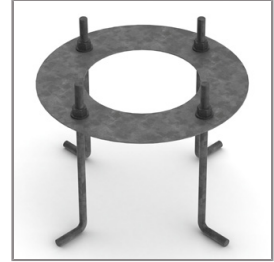

# SIROCCO

SMALL SIROCCO OPTIC – AREA LIGHT /  
ROAD OPTIC DOUBLE SIDED

POLE MOUNTED

LAST UPDATE: 29-05-2024

## Accessories

Ordering Code:  
STEEL-POLE-FOR-SMALL-SIROCCO  
Please contact Sales  
Representative

Ordering Code:  
AUN-ACB-0009-00  
Anchor bolt kit, pole  
diameter 114 and 114/140,  
galvanized steel pole

Ordering Code:  
AUN-ACB-0008-00  
Anchor bolt kit, pole  
diameter 102mm and  
151x102mm, galvanized  
steel pole

Ordering Code:  
AUN-ACB-0005-00  
Anchor bolt kit, aluminum  
pole

\*Due to the constancy of product development,  
we reserve the right to alter all specification  
without prior notice.