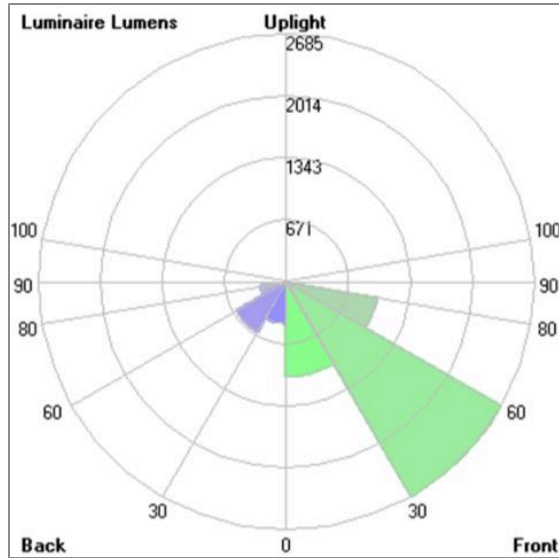

SIROCCO

SMALL SIROCCO OPTIC – AREA LIGHT /
ROAD OPTIC DOUBLE SIDED

POLE MOUNTED

LAST UPDATE: 03-03-2025

Bug Report

Lum. Classification System [LCS]

LCS	Zone	%Lumens	%Lamp	%Lum
FL	[0-30]	1027.4	12.2	16.8
FM	[30-60]	2685.4	32.0	44.0
FH	[60-80]	993.6	11.8	16.3
FVH	[80-90]	18.0	0.2	0.3
BL	[0-30]	451.6	5.4	7.4
BM	[30-60]	626.8	7.5	10.3
BH	[60-80]	281.9	3.4	4.6
BVH	[80-90]	6.6	0.1	0.1
UL	[90-100]	1.2	0.0	0.0
UH	[100-180]	10.7	0.1	0.2
Total		6103.2	72.7	100.0
BUG Rating		B1-U2-G1		

*Due to the constancy of product development,
we reserve the right to alter all specification
without prior notice.

Unilamp Co., Ltd.
461 Ramintra Road, Kannayao, Bangkok 10230 Thailand
Tel : +66[0]2 943 2420-1, +66[0]2 946 4170-1
Fax : +66[0]2 943 2419
online@unilamp.co.th
www.unilamp.co.th