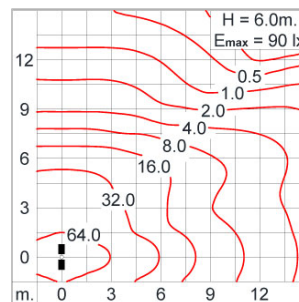

Light Distribution

*Due to the constancy of product development,
we reserve the right to alter all specification
without prior notice.

Unilamp Co., Ltd.
461 Ramintra Road, Kannayao, Bangkok 10230 Thailand
Tel : +66(O)2 943 2420-1, +66(O)2 946 4170-1
Fax : +66(O)2 943 2419
online@unilamp.co.th
www.unilamp.co.th