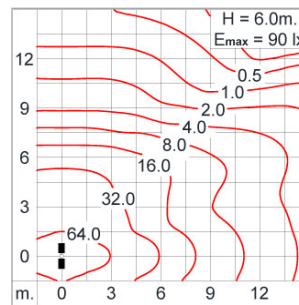

Light Distribution

*Due to the constancy of product development,
we reserve the right to alter all specification
without prior notice.

Unilamp Co., Ltd.
461 Ramintra Road, Kannayao, Bangkok 10230 Thailand
Tel : +66(O)2 943 2420-1, +66(O)2 946 4170-1
Fax : +66(O)2 943 2419
online@unilamp.co.th
www.unilamp.co.th