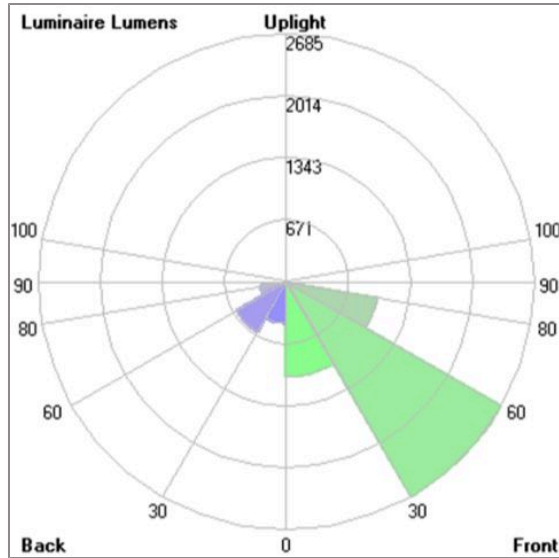

SIROCCO

SMALL SIROCCO OPTIC – AREA LIGHT /
ROAD OPTIC DOUBLE SIDED

POLE MOUNTED

LAST UPDATE: 29-05-2024

Bug Report

Lum. Classification System [LCS]

LCS	Zone	%Lumens	%Lamp	%Lum
FL	[0-30]	1027.4	12.2	16.8
FM	[30-60]	2685.4	32.0	44.0
FH	[60-80]	993.6	11.8	16.3
FVH	[80-90]	18.0	0.2	0.3
BL	[0-30]	451.6	5.4	7.4
BM	[30-60]	626.8	7.5	10.3
BH	[60-80]	281.9	3.4	4.6
BVH	[80-90]	6.6	0.1	0.1
UL	[90-100]	1.2	0.0	0.0
UH	[100-180]	10.7	0.1	0.2
Total		6103.2	72.7	100.0
BUG Rating		B1-U2-G1		

*Due to the constancy of product development,
we reserve the right to alter all specification
without prior notice.

Unilamp Co., Ltd.
461 Ramintra Road, Kannayao, Bangkok 10230 Thailand
Tel : +66[0]2 943 2420-1, +66[0]2 946 4170-1
Fax : +66[0]2 943 2419
online@unilamp.co.th
www.unilamp.co.th