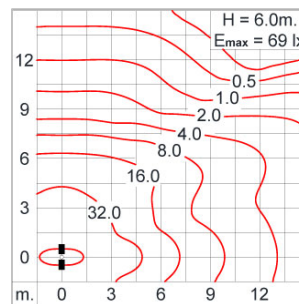

Light Distribution

*Due to the constancy of product development,
we reserve the right to alter all specification
without prior notice.

Unilamp Co., Ltd.
461 Ramintra Road, Kannayao, Bangkok 10230 Thailand
Tel : +66(0)2 943 2420-1, +66(0)2 946 4170-1
Fax : +66(0)2 943 2419
online@unilamp.co.th
www.unilamp.co.th