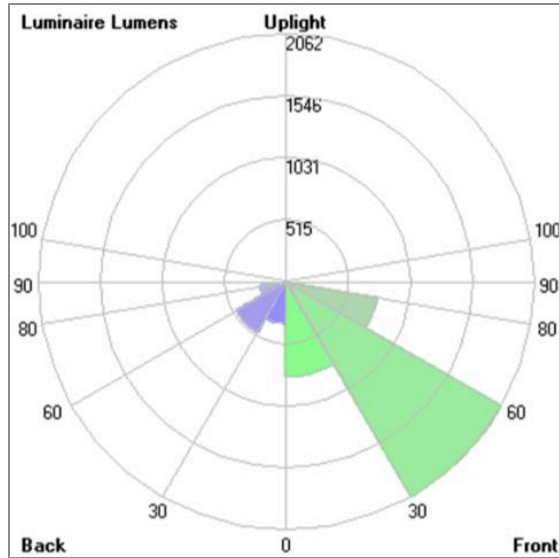

Technical Data

| | |
|-----------------------|--------------------|
| Ordering Code : | 7245-I-3-674-XX |
| Lamp : | LED |
| Beam : | Road Optic |
| CCT : | 3000 K |
| CRI : | CRI >80 |
| SDCM : | SDCM = 3 |
| Lamp Lumen : | 2x6450 lm |
| Luminaire Lumen : | 9380 lm |
| Lamp Wattage : | 2x51 W |
| Luminaire Wattage : | 114 W |
| Efficacy : | 82 lm/W |
| Ambient Temperature : | 50°C |
| Lumen Maintenance | L70B10 >60,000 h |
| Controller : | On-Off |
| Input Voltage : | 220-240Vac 50/60Hz |
| Net Weight : | 11.70 kg. |

SIROCCO

SMALL SIROCCO OPTIC – AREA LIGHT /
ROAD OPTIC DOUBLE SIDED

POLE MOUNTED

LAST UPDATE: 03-03-2025

Bug Report

Lum. Classification System (LCS)

| LCS | Zone | %Lumens | %Lamp | %Lum |
|------------|-----------|----------|-------|-------|
| FL | [0-30] | 788.9 | 12.2 | 16.8 |
| FM | [30-60] | 2062.0 | 32.0 | 44.0 |
| FH | [60-80] | 762.9 | 11.8 | 16.3 |
| FVH | [80-90] | 13.8 | 0.2 | 0.3 |
| BL | [0-30] | 346.7 | 5.4 | 7.4 |
| BM | [30-60] | 481.3 | 7.5 | 10.3 |
| BH | [60-80] | 216.5 | 3.4 | 4.6 |
| BVH | [80-90] | 5.1 | 0.1 | 0.1 |
| UL | [90-100] | 0.9 | 0.0 | 0.0 |
| UH | [100-180] | 8.2 | 0.1 | 0.2 |
| Total | | 4686.3 | 72.7 | 100.0 |
| BUG Rating | | B1-U1-G1 | | |