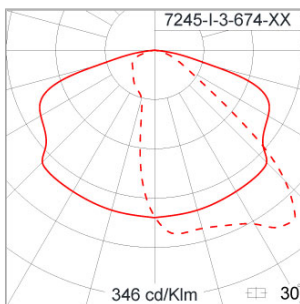

Light Distribution

*Due to the constancy of product development,
we reserve the right to alter all specification
without prior notice.

Unilamp Co., Ltd.
461 Ramintra Road, Kannayao, Bangkok 10230 Thailand
Tel : +66(0)2 943 2420-1, +66(0)2 946 4170-1
Fax : +66(0)2 943 2419
online@unilamp.co.th
www.unilamp.co.th