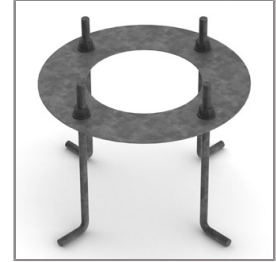

SIROCCO

SMALL SIROCCO OPTIC – AREA LIGHT /
ROAD OPTIC DOUBLE SIDED

POLE MOUNTED

LAST UPDATE: 03-03-2025

Accessories

Ordering Code:
STEEL-POLE-FOR-SMALL-SIROCCO
Please contact Sales
Representative

Ordering Code:
AUN-ACB-0009-00
Anchor bolt kit, pole
diameter 114 and 114/140,
galvanized steel pole

Ordering Code:
AUN-ACB-0008-00
Anchor bolt kit, pole
diameter 102mm and
151x102mm, galvanized
steel pole

Ordering Code:
AUN-ACB-0005-00
Anchor bolt kit, aluminum
pole

*Due to the constancy of product development,
we reserve the right to alter all specification
without prior notice.