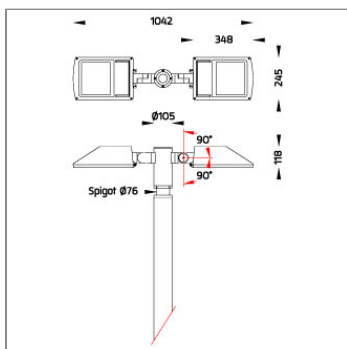

SIROCCO

SMALL SIROCCO OPTIC – AREA LIGHT /
ROAD OPTIC DOUBLE SIDED

POLE MOUNTED

LAST UPDATE: 03-03-2025

SIROCCO is a solid outdoor luminaire for public space illumination. Available in various light distribution, symmetric, asymmetric, bi-symmetric and road optic. Small SIROCCO equipped with a high power LED with high CRI in 3000K or 4000K color temperature with 3 SDCM. Lenses and reflectors for SIROCCO have been engineered utilizing the latest technology and software to maximize the performance. The heat management has been delicately designed and tested under high ambient thermal condition. An integrated scale allows precise aiming of the luminaire to achieve the desired illumination level. SIROCCO is suitable to illuminate medium to large size objects or areas such as signage boards, building facades, parking lots, public parks, pedestrian, small streets and squares. Available as well in HID light source with conventional control gear. Presented with a range of mounting accessories including ground mount base, pole top mount, and wall/pole mounting arm as well as aluminium poles, galvanized steel poles and anchorage unit for concrete foundations.

Technical Data

| | |
|-----------------------|--------------------|
| Ordering Code : | 7245-I-3-674-XX |
| Lamp : | LED |
| Beam : | Road Optic |
| CCT : | 3000 K |
| CRI : | CRI >80 |
| SDCM : | SDCM = 3 |
| Lamp Lumen : | 2x6450 lm |
| Luminaire Lumen : | 9380 lm |
| Lamp Wattage : | 2x51 W |
| Luminaire Wattage : | 114 W |
| Efficacy : | 82 lm/W |
| Ambient Temperature : | 50°C |
| Lumen Maintenance | L70B10 >60,000 h |
| Controller : | On-Off |
| Input Voltage : | 220-240Vac 50/60Hz |
| Net Weight : | 11.70 kg. |

Ordering Code:
AUN-ACB-0008-00
Anchor bolt kit, pole
diameter 102mm and
151x102mm, galvanized
steel pole

Ordering Code:
AUN-ACB-0005-00
Anchor bolt kit, aluminum
pole

*Due to the constancy of product development,
we reserve the right to alter all specification
without prior notice.