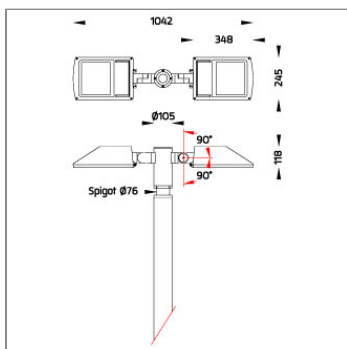

# SIROCCO

SMALL SIROCCO OPTIC – AREA LIGHT /  
ROAD OPTIC DOUBLE SIDED

POLE MOUNTED

LAST UPDATE: 29-05-2024

SIROCCO is a solid outdoor luminaire for public space illumination. Available in various light distribution, symmetric, asymmetric, bi-symmetric and road optic. Small SIROCCO equipped with a high power LED with high CRI in 3000K or 4000K color temperature with 3 SDCM. Lenses and reflectors for SIROCCO have been engineered utilizing the latest technology and software to maximize the performance. The heat management has been delicately designed and tested under high ambient thermal condition. An integrated scale allows precise aiming of the luminaire to achieve the desired illumination level. SIROCCO is suitable to illuminate medium to large size objects or areas such as signage boards, building facades, parking lots, public parks, pedestrian, small streets and squares. Available as well in HID light source with conventional control gear. Presented with a range of mounting accessories including ground mount base, pole top mount, and wall/pole mounting arm as well as aluminium poles, galvanized steel poles and anchorage unit for concrete foundations.

## Technical Data

Ordering Code :	7245-I-3-673-XX
Lamp :	LED
Beam :	Road Optic
CCT :	2700 K
CRI :	CRI >80
SDCM :	SDCM = 3
Lamp Lumen :	2x6300 lm
Luminaire Lumen :	9160 lm
Lamp Wattage :	2x51 W
Luminaire Wattage :	114 W
Efficacy :	80 lm/W
Ambient Temperature :	50°C
Lumen Maintenance	L70B10 >60,000 h
Controller :	On-Off
Input Voltage :	220-240Vac 50/60Hz
Net Weight :	11.70 kg.