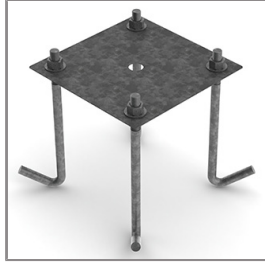

# SIROCCO

SMALL SIROCCO OPTIC – AREA LIGHT /  
ROAD OPTIC DOUBLE SIDED

POLE MOUNTED

LAST UPDATE: 29-05-2024

## Accessories

Ordering Code:  
STEEL-POLE-FOR-SMALL-SIROCCO  
Please contact Sales  
Representative

Ordering Code:  
AUN-ACB-0009-00  
Anchor bolt kit, pole  
diameter 114 and 114/140,  
galvanized steel pole