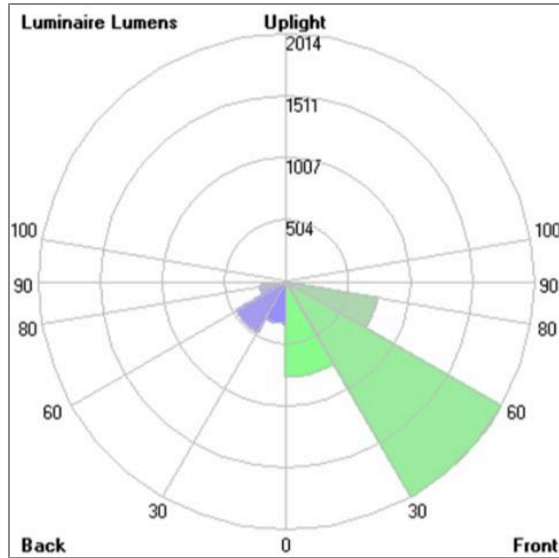

SIROCCO

SMALL SIROCCO OPTIC – AREA LIGHT /
ROAD OPTIC DOUBLE SIDED

POLE MOUNTED

LAST UPDATE: 29-05-2024

Bug Report

Lum. Classification System [LCS]

LCS	Zone	%Lumens	%Lamp	%Lum
FL	[0-30]	770.5	12.2	16.8
FM	[30-60]	2014.0	32.0	44.0
FH	[60-80]	745.2	11.8	16.3
FVH	[80-90]	13.5	0.2	0.3
BL	[0-30]	338.7	5.4	7.4
BM	[30-60]	470.1	7.5	10.3
BH	[60-80]	211.4	3.4	4.6
BVH	[80-90]	5.0	0.1	0.1
UL	[90-100]	0.9	0.0	0.0
UH	[100-180]	8.0	0.1	0.2
Total		4577.3	72.7	100.0
BUG Rating		B1-U1-G1		

*Due to the constancy of product development,
we reserve the right to alter all specification
without prior notice.

Unilamp Co., Ltd.
461 Ramintra Road, Kannayao, Bangkok 10230 Thailand
Tel : +66[0]2 943 2420-1, +66[0]2 946 4170-1
Fax : +66[0]2 943 2419
online@unilamp.co.th
www.unilamp.co.th