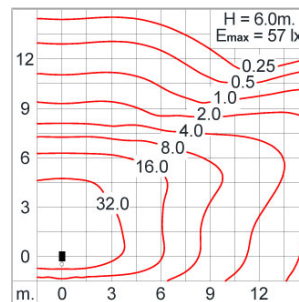

Light Distribution

*Due to the constancy of product development,
we reserve the right to alter all specification
without prior notice.

Unilamp Co., Ltd.
461 Ramintra Road, Kannayao, Bangkok 10230 Thailand
Tel : +66(0)2 943 2420-1, +66(0)2 946 4170-1
Fax : +66(0)2 943 2419
online@unilamp.co.th
www.unilamp.co.th