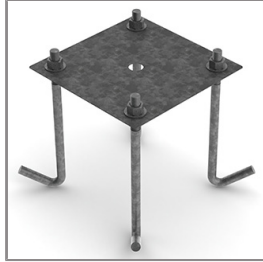

SIROCCO

SMALL SIROCCO OPTIC – AREA LIGHT /
ROAD OPTIC SINGLE SIDED

POLE MOUNTED

LAST UPDATE: 29-05-2024

Accessories

Ordering Code:
STEEL-POLE-FOR-SMALL-SIROCCO
Please contact Sales
Representative

Ordering Code:
AUN-ACB-0009-00
Anchor bolt kit, pole
diameter 114 and 114/140,
galvanized steel pole

Ordering Code:
AUN-ACB-0008-00
Anchor bolt kit, pole
diameter 102mm and
151x102mm, galvanized
steel pole

Ordering Code:
AUN-ACB-0005-00
Anchor bolt kit, aluminum
pole

*Due to the constancy of product development,
we reserve the right to alter all specification
without prior notice.