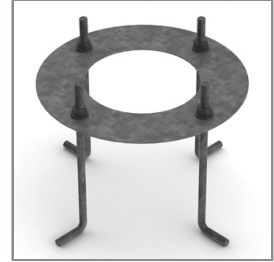

SIROCCO

SMALL SIROCCO OPTIC – AREA LIGHT /
ROAD OPTIC SINGLE SIDED

POLE MOUNTED

LAST UPDATE: 29-05-2024

SIROCCO is a solid outdoor luminaire for public space illumination. Available in various light distribution, symmetric, asymmetric, bi-symmetric and road optic. Small SIROCCO equipped with a high power LED with high CRI in 3000K or 4000K color temperature with 3 SDCM. Lenses and reflectors for SIROCCO have been engineered utilizing the latest technology and software to maximize the performance. The heat management has been delicately designed and tested under high ambient thermal condition. An integrated scale allows precise aiming of the luminaire to achieve the desired illumination level. SIROCCO is suitable to illuminate medium to large size objects or areas such as signage boards, building facades, parking lots, public parks, pedestrian, small streets and squares. Available as well in HID light source with conventional control gear. Presented with a range of mounting accessories including ground mount base, pole top mount, and wall/pole mounting arm as well as aluminium poles, galvanized steel poles and anchorage unit for concrete foundations.

SIROCCO

SMALL SIROCCO OPTIC – AREA LIGHT /
ROAD OPTIC SINGLE SIDED

POLE MOUNTED

LAST UPDATE: 29-05-2024

Accessories

Ordering Code:
STEEL-POLE-FOR-SMALL-SIROCCO
Please contact Sales
Representative

Ordering Code:
AUN-ACB-0009-00
Anchor bolt kit, pole
diameter 114 and 114/140,
galvanized steel pole

Ordering Code:
AUN-ACB-0008-00
Anchor bolt kit, pole
diameter 102mm and
151x102mm, galvanized
steel pole

Ordering Code:
AUN-ACB-0005-00
Anchor bolt kit, aluminum
pole

*Due to the constancy of product development,
we reserve the right to alter all specification
without prior notice.