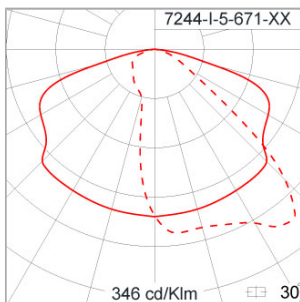

Light Distribution

*Due to the constancy of product development,
we reserve the right to alter all specification
without prior notice.

Unilamp Co., Ltd.
461 Ramintra Road, Kannayao, Bangkok 10230 Thailand
Tel : +66(0)2 943 2420-1, +66(0)2 946 4170-1
Fax : +66(0)2 943 2419
online@unilamp.co.th
www.unilamp.co.th