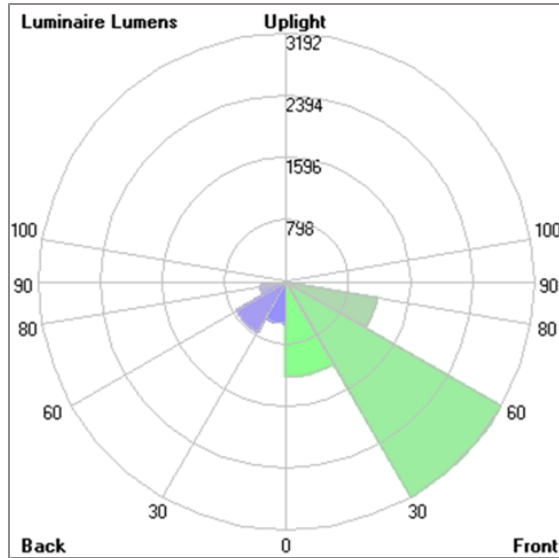

SIROCCO

SMALL SIROCCO OPTIC – AREA LIGHT /
ROAD OPTIC SINGLE SIDED

POLE MOUNTED

LAST UPDATE: 29-05-2024

Bug Report

Lum. Classification System [LCS]

LCS	Zone	%Lumens	%Lamp	%Lum
FL	[0-30]	1221.3	12.2	16.8
FM	[30-60]	3192.1	32.0	44.0
FH	[60-80]	1181.1	11.8	16.3
FVH	[80-90]	21.4	0.2	0.3
BL	[0-30]	536.8	5.4	7.4
BM	[30-60]	745.1	7.5	10.3
BH	[60-80]	335.1	3.4	4.6
BVH	[80-90]	7.9	0.1	0.1
UL	[90-100]	1.4	0.0	0.0
UH	[100-180]	13.2	0.1	0.2
Total		7255.4	72.7	100.0
BUG Rating		B2-U2-G1		

*Due to the constancy of product development,
we reserve the right to alter all specification
without prior notice.

Unilamp Co., Ltd.
461 Ramintra Road, Kannayao, Bangkok 10230 Thailand
Tel : +66[0]2 943 2420-1, +66[0]2 946 4170-1
Fax : +66[0]2 943 2419
online@unilamp.co.th
www.unilamp.co.th