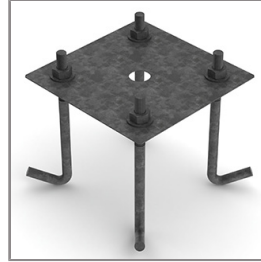

# SIROCCO

SMALL SIROCCO OPTIC – AREA LIGHT /  
ROAD OPTIC SINGLE SIDED

POLE MOUNTED

LAST UPDATE: 29-05-2024

## Accessories

Ordering Code:  
STEEL-POLE-FOR-SMALL-SIROCCO  
Please contact Sales  
Representative

Ordering Code:  
AUN-ACB-0009-00  
Anchor bolt kit, pole  
diameter 114 and 114/140,  
galvanized steel pole