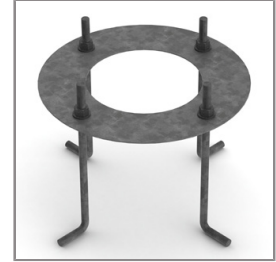

# SIROCCO

SMALL SIROCCO OPTIC – AREA LIGHT /  
ROAD OPTIC SINGLE SIDED

POLE MOUNTED

LAST UPDATE: 29-05-2024

## Accessories

Ordering Code:  
STEEL-POLE-FOR-SMALL-SIROCCO  
Please contact Sales  
Representative

Ordering Code:  
AUN-ACB-0009-00  
Anchor bolt kit, pole  
diameter 114 and 114/140,  
galvanized steel pole

Ordering Code:  
AUN-ACB-0008-00  
Anchor bolt kit, pole  
diameter 102mm and  
151x102mm, galvanized  
steel pole

Ordering Code:  
AUN-ACB-0005-00  
Anchor bolt kit, aluminum  
pole

\*Due to the constancy of product development,  
we reserve the right to alter all specification  
without prior notice.