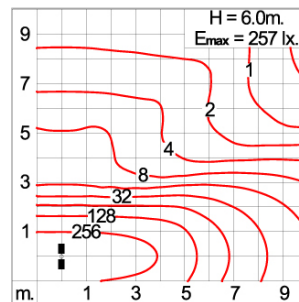

Light Distribution

*Due to the constancy of product development,
we reserve the right to alter all specification
without prior notice.

Unilamp Co., Ltd.
461 Ramintra Road, Kannayao, Bangkok 10230 Thailand
Tel : +66(O)2 943 2420-1, +66(O)2 946 4170-1
Fax : +66(O)2 943 2419
online@unilamp.co.th
www.unilamp.co.th