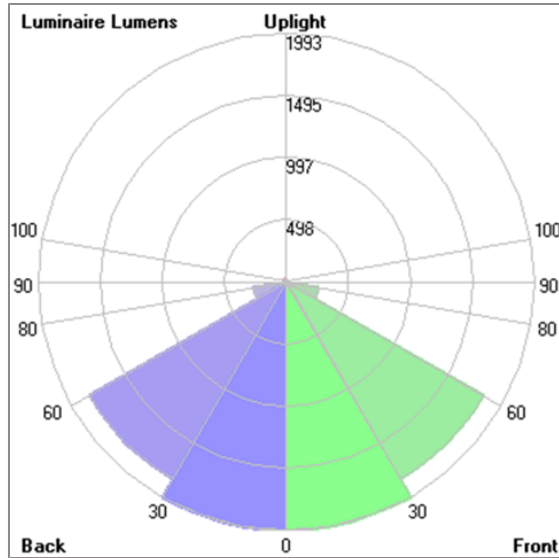

Bug Report

Lum. Classification System [LCS]				
LCS	Zone	%Lumens	%Lamp	%Lum
FL	[0-30]	1993.4	20.0	24.3
FM	[30-60]	1827.0	18.3	22.3
FH	[60-80]	265.5	2.7	3.2
FVH	[80-90]	3.8	0.0	0.0
BL	[0-30]	1993.4	20.0	24.3
BM	[30-60]	1827.0	18.3	22.3
BH	[60-80]	265.5	2.7	3.2
BVH	[80-90]	3.8	0.0	0.0
UL	[90-100]	0.7	0.0	0.0
UH	[100-180]	18.6	0.2	0.2
Total		8198.7	82.2	100.0
BUG Rating		B3-U2-G1		

*Due to the constancy of product development,
we reserve the right to alter all specification
without prior notice.