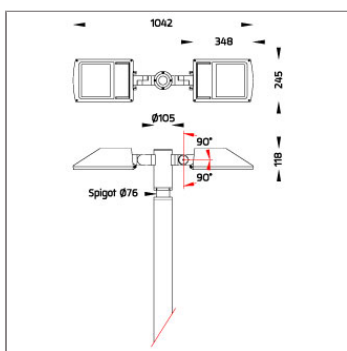

# SIROCCO

SMALL SIROCCO OPTIC – AREA LIGHT /  
BI-SYMMETRIC DOUBLE SIDED

POLE MOUNTED

LAST UPDATE: 29-05-2024

SIROCCO is a solid outdoor luminaire for public space illumination. Available in various light distribution, symmetric, asymmetric, bi-symmetric and road optic. Small SIROCCO equipped with a high power LED with high CRI in 3000K or 4000K color temperature with 3 SDCM. Lenses and reflectors for SIROCCO have been engineered utilizing the latest technology and software to maximize the performance. The heat management has been delicately designed and tested under high ambient thermal condition. An integrated scale allows precise aiming of the luminaire to achieve the desired illumination level. SIROCCO is suitable to illuminate medium to large size objects or areas such as signage boards, building facades, parking lots, public parks, pedestrian, small streets and squares. Available as well in HID light source with conventional control gear. Presented with a range of mounting accessories including ground mount base, pole top mount, and wall/pole mounting arm as well as aluminium poles, galvanized steel poles and anchorage unit for concrete foundations.

## Technical Data

Ordering Code :	7243-H-5-672-XX
Lamp :	LED
Beam :	99°/13°
CCT :	4000 K
CRI :	CRI >80
SDCM :	SDCM = 3
Lamp Lumen :	2x9990 lm
Luminaire Lumen :	16440 lm
Lamp Wattage :	2x76 W
Luminaire Wattage :	168 W
Efficacy :	97 lm/W
Ambient Temperature :	40°C
Lumen Maintenance	L80B10 >108,000 h
Controller :	DALI
Input Voltage :	220-240Vac 50/60Hz
Net Weight :	11.70 kg.