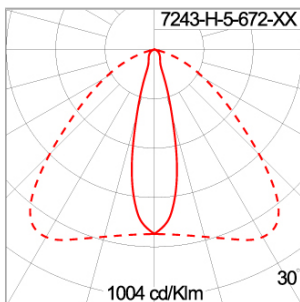

Light Distribution

*Due to the constancy of product development,
we reserve the right to alter all specification
without prior notice.

Unilamp Co., Ltd.
461 Ramintra Road, Kannayao, Bangkok 10230 Thailand
Tel : +66(O)2 943 2420-1, +66(O)2 946 4170-1
Fax : +66(O)2 943 2419
online@unilamp.co.th
www.unilamp.co.th