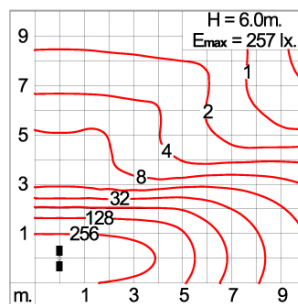

Light Distribution

*Due to the constancy of product development,
we reserve the right to alter all specification
without prior notice.

Unilamp Co., Ltd.
461 Ramintra Road, Kannayao, Bangkok 10230 Thailand
Tel : +66(0)2 943 2420-1, +66(0)2 946 4170-1
Fax : +66(0)2 943 2419
online@unilamp.co.th
www.unilamp.co.th