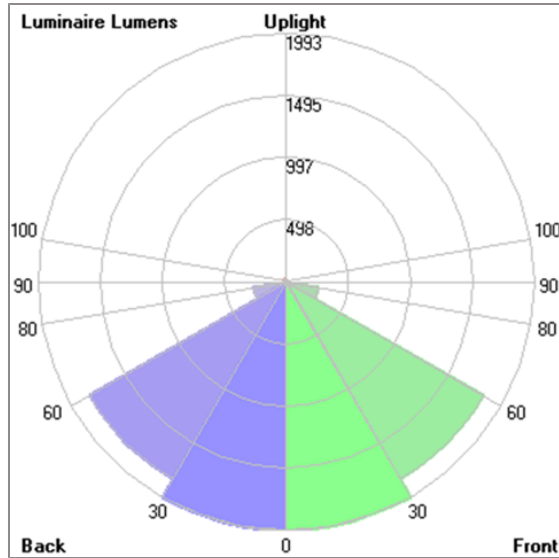

SIROCCO

SMALL SIROCCO OPTIC – AREA LIGHT /
BI-SYMMETRIC DOUBLE SIDED

POLE MOUNTED

LAST UPDATE: 29-05-2024

Bug Report

Lum. Classification System [LCS]

LCS	Zone	%Lumens	%Lamp	%Lum
FL	[0-30]	1993.4	20.0	24.3
FM	[30-60]	1827.0	18.3	22.3
FH	[60-80]	265.5	2.7	3.2
FVH	[80-90]	3.8	0.0	0.0
BL	[0-30]	1993.4	20.0	24.3
BM	[30-60]	1827.0	18.3	22.3
BH	[60-80]	265.5	2.7	3.2
BVH	[80-90]	3.8	0.0	0.0
UL	[90-100]	0.7	0.0	0.0
UH	[100-180]	18.6	0.2	0.2
Total		8198.7	82.2	100.0
BUG Rating		B3-U2-G1		

*Due to the constancy of product development,
we reserve the right to alter all specification
without prior notice.

Unilamp Co., Ltd.
461 Ramintra Road, Kannayao, Bangkok 10230 Thailand
Tel : +66[0]2 943 2420-1, +66[0]2 946 4170-1
Fax : +66[0]2 943 2419
online@unilamp.co.th
www.unilamp.co.th