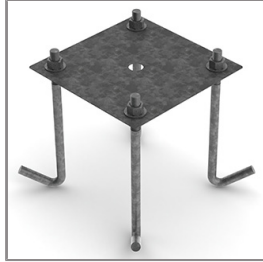

# SIROCCO

SMALL SIROCCO OPTIC – AREA LIGHT /  
BI-SYMMETRIC DOUBLE SIDED

POLE MOUNTED

LAST UPDATE: 03-03-2025

## Accessories

Ordering Code:  
STEEL-POLE-FOR-SMALL-SIROCCO  
Please contact Sales  
Representative

Ordering Code:  
AUN-ACB-0009-00  
Anchor bolt kit, pole  
diameter 114 and 114/140,  
galvanized steel pole