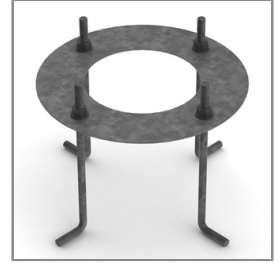

# SIROCCO

SMALL SIROCCO OPTIC – AREA LIGHT /  
BI-SYMMETRIC DOUBLE SIDED

POLE MOUNTED

LAST UPDATE: 29-05-2024

## Accessories

Ordering Code:  
STEEL-POLE-FOR-SMALL-SIROCCO  
Please contact Sales  
Representative

Ordering Code:  
AUN-ACB-0009-00  
Anchor bolt kit, pole  
diameter 114 and 114/140,  
galvanized steel pole

Ordering Code:  
AUN-ACB-0008-00  
Anchor bolt kit, pole  
diameter 102mm and  
151x102mm, galvanized  
steel pole

Ordering Code:  
AUN-ACB-0005-00  
Anchor bolt kit, aluminum  
pole

\*Due to the constancy of product development,  
we reserve the right to alter all specification  
without prior notice.