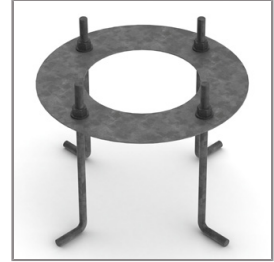

# SIROCCO

SMALL SIROCCO OPTIC – AREA LIGHT /  
BI-SYMMETRIC DOUBLE SIDED

POLE MOUNTED

LAST UPDATE: 03-03-2025

## Accessories

Ordering Code:  
STEEL-POLE-FOR-SMALL-SIROCCO  
Please contact Sales  
Representative

Ordering Code:  
AUN-ACB-0009-00  
Anchor bolt kit, pole  
diameter 114 and 114/140,  
galvanized steel pole

Ordering Code:  
AUN-ACB-0008-00  
Anchor bolt kit, pole  
diameter 102mm and  
151x102mm, galvanized  
steel pole

Ordering Code:  
AUN-ACB-0005-00  
Anchor bolt kit, aluminum  
pole