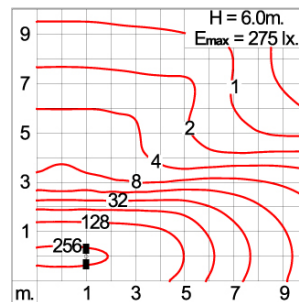

Light Distribution

*Due to the constancy of product development,
we reserve the right to alter all specification
without prior notice.

Unilamp Co., Ltd.
461 Ramintra Road, Kannayao, Bangkok 10230 Thailand
Tel : +66(O)2 943 2420-1, +66(O)2 946 4170-1
Fax : +66(O)2 943 2419
online@unilamp.co.th
www.unilamp.co.th