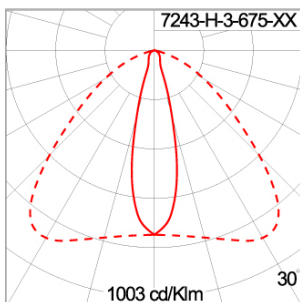

Light Distribution

*Due to the constancy of product development,
we reserve the right to alter all specification
without prior notice.

Unilamp Co., Ltd.
461 Ramintra Road, Kannayao, Bangkok 10230 Thailand
Tel : +66(0)2 943 2420-1, +66(0)2 946 4170-1
Fax : +66(0)2 943 2419
online@unilamp.co.th
www.unilamp.co.th