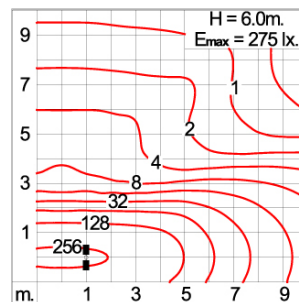

Light Distribution

*Due to the constancy of product development,
we reserve the right to alter all specification
without prior notice.

Unilamp Co., Ltd.
461 Ramintra Road, Kannayao, Bangkok 10230 Thailand
Tel : +66(0)2 943 2420-1, +66(0)2 946 4170-1
Fax : +66(0)2 943 2419
online@unilamp.co.th
www.unilamp.co.th