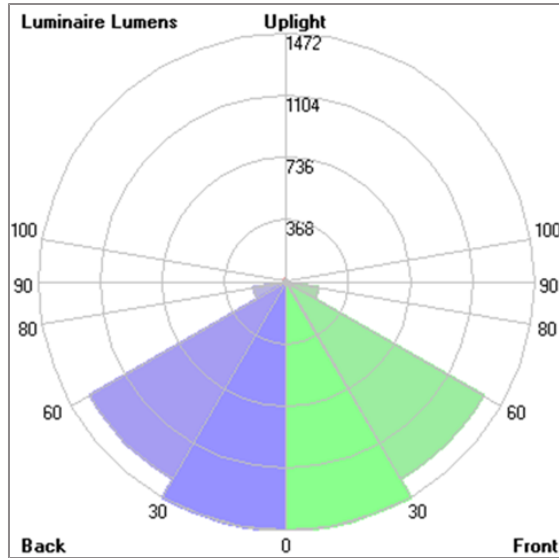

SIROCCO

SMALL SIROCCO OPTIC – AREA LIGHT /
BI-SYMMETRIC DOUBLE SIDED

POLE MOUNTED

LAST UPDATE: 03-03-2025

Bug Report

Lum. Classification System [LCS]

LCS	Zone	%Lumens	%Lamp	%Lum
FL	[0-30]	1471.9	19.9	24.3
FM	[30-60]	1349.0	18.3	22.3
FH	[60-80]	196.0	2.7	3.2
FVH	[80-90]	2.8	0.0	0.0
BL	[0-30]	1471.9	19.9	24.3
BM	[30-60]	1349.0	18.3	22.3
BH	[60-80]	196.0	2.7	3.2
BVH	[80-90]	2.8	0.0	0.0
UL	[90-100]	0.5	0.0	0.0
UH	[100-180]	13.7	0.2	0.2
Total		6053.6	82.0	100.0
BUG Rating		B3-U2-G1		

*Due to the constancy of product development,
we reserve the right to alter all specification
without prior notice.

Unilamp Co., Ltd.
461 Ramintra Road, Kannayao, Bangkok 10230 Thailand
Tel : +66[0]2 943 2420-1, +66[0]2 946 4170-1
Fax : +66[0]2 943 2419
online@unilamp.co.th
www.unilamp.co.th