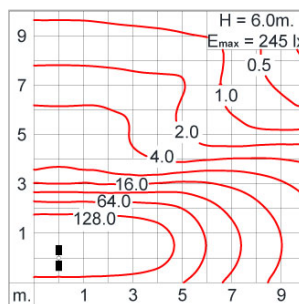

Light Distribution

*Due to the constancy of product development,
we reserve the right to alter all specification
without prior notice.

Unilamp Co., Ltd.
461 Ramintra Road, Kannayao, Bangkok 10230 Thailand
Tel : +66(O)2 943 2420-1, +66(O)2 946 4170-1
Fax : +66(O)2 943 2419
online@unilamp.co.th
www.unilamp.co.th