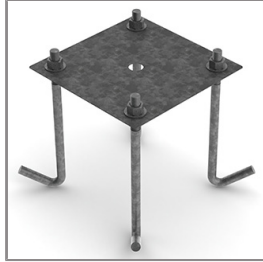

SIROCCO

SMALL SIROCCO OPTIC – AREA LIGHT /
BI-SYMMETRIC DOUBLE SIDED

POLE MOUNTED

LAST UPDATE: 29-05-2024

Accessories

Ordering Code:
STEEL-POLE-FOR-SMALL-SIROCCO
Please contact Sales
Representative

Ordering Code:
AUN-ACB-0009-00
Anchor bolt kit, pole
diameter 114 and 114/140,
galvanized steel pole

Ordering Code:
AUN-ACB-0008-00
Anchor bolt kit, pole
diameter 102mm and
151x102mm, galvanized
steel pole

Ordering Code:
AUN-ACB-0005-00
Anchor bolt kit, aluminum
pole

*Due to the constancy of product development,
we reserve the right to alter all specification
without prior notice.