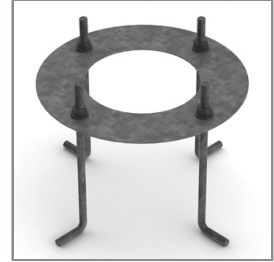

SIROCCO

SMALL SIROCCO OPTIC – AREA LIGHT /
BI-SYMMETRIC DOUBLE SIDED

POLE MOUNTED

LAST UPDATE: 29-05-2024

SIROCCO is a solid outdoor luminaire for public space illumination. Available in various light distribution, symmetric, asymmetric, bi-symmetric and road optic. Small SIROCCO equipped with a high power LED with high CRI in 3000K or 4000K color temperature with 3 SDCM. Lenses and reflectors for SIROCCO have been engineered utilizing the latest technology and software to maximize the performance. The heat management has been delicately designed and tested under high ambient thermal condition. An integrated scale allows precise aiming of the luminaire to achieve the desired illumination level. SIROCCO is suitable to illuminate medium to large size objects or areas such as signage boards, building facades, parking lots, public parks, pedestrian, small streets and squares. Available as well in HID light source with conventional control gear. Presented with a range of mounting accessories including ground mount base, pole top mount, and wall/pole mounting arm as well as aluminium poles, galvanized steel poles and anchorage unit for concrete foundations.

SIROCCO

SMALL SIROCCO OPTIC – AREA LIGHT /
BI-SYMMETRIC DOUBLE SIDED

POLE MOUNTED

LAST UPDATE: 29-05-2024

Accessories

Ordering Code:
STEEL-POLE-FOR-SMALL-SIROCCO
Please contact Sales
Representative

Ordering Code:
AUN-ACB-0009-00
Anchor bolt kit, pole
diameter 114 and 114/140,
galvanized steel pole

Ordering Code:
AUN-ACB-0008-00
Anchor bolt kit, pole
diameter 102mm and
151x102mm, galvanized
steel pole

Ordering Code:
AUN-ACB-0005-00
Anchor bolt kit, aluminum
pole

*Due to the constancy of product development,
we reserve the right to alter all specification
without prior notice.