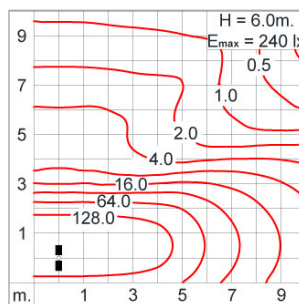

Light Distribution

*Due to the constancy of product development,
we reserve the right to alter all specification
without prior notice.

Unilamp Co., Ltd.
461 Ramintra Road, Kannayao, Bangkok 10230 Thailand
Tel : +66(O)2 943 2420-1, +66(O)2 946 4170-1
Fax : +66(O)2 943 2419
online@unilamp.co.th
www.unilamp.co.th