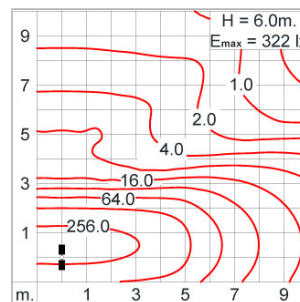

Light Distribution

*Due to the constancy of product development,
we reserve the right to alter all specification
without prior notice.

Unilamp Co., Ltd.
461 Ramintra Road, Kannayao, Bangkok 10230 Thailand
Tel : +66(O)2 943 2420-1, +66(O)2 946 4170-1
Fax : +66(O)2 943 2419
online@unilamp.co.th
www.unilamp.co.th