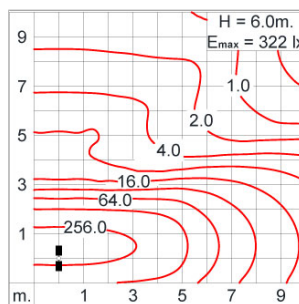

Light Distribution

*Due to the constancy of product development,
we reserve the right to alter all specification
without prior notice.

Unilamp Co., Ltd.
461 Ramintra Road, Kannayao, Bangkok 10230 Thailand
Tel : +66[0]2 943 2420-1, +66[0]2 946 4170-1
Fax : +66[0]2 943 2419
online@unilamp.co.th
www.unilamp.co.th