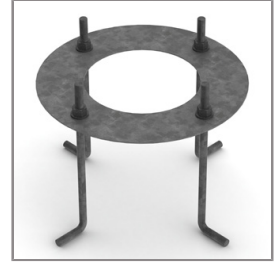

SIROCCO

SMALL SIROCCO OPTIC – AREA LIGHT /
BI-SYMMETRIC DOUBLE SIDED

POLE MOUNTED

LAST UPDATE: 29-05-2024

Accessories

Ordering Code:
STEEL-POLE-FOR-SMALL-SIROCCO
Please contact Sales
Representative

Ordering Code:
AUN-ACB-0009-00
Anchor bolt kit, pole
diameter 114 and 114/140,
galvanized steel pole

Ordering Code:
AUN-ACB-0008-00
Anchor bolt kit, pole
diameter 102mm and
151x102mm, galvanized
steel pole

Ordering Code:
AUN-ACB-0005-00
Anchor bolt kit, aluminum
pole

*Due to the constancy of product development,
we reserve the right to alter all specification
without prior notice.