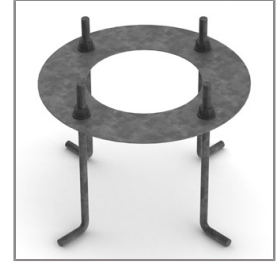

SIROCCO

SMALL SIROCCO OPTIC – AREA LIGHT /
BI-SYMMETRIC DOUBLE SIDED

POLE MOUNTED

LAST UPDATE: 03-03-2025

SIROCCO is a solid outdoor luminaire for public space illumination. Available in various light distribution, symmetric, asymmetric, bi-symmetric and road optic. Small SIROCCO equipped with a high power LED with high CRI in 3000K or 4000K color temperature with 3 SDCM. Lenses and reflectors for SIROCCO have been engineered utilizing the latest technology and software to maximize the performance. The heat management has been delicately designed and tested under high ambient thermal condition. An integrated scale allows precise aiming of the luminaire to achieve the desired illumination level. SIROCCO is suitable to illuminate medium to large size objects or areas such as signage boards, building facades, parking lots, public parks, pedestrian, small streets and squares. Available as well in HID light source with conventional control gear. Presented with a range of mounting accessories including ground mount base, pole top mount, and wall/pole mounting arm as well as aluminium poles, galvanized steel poles and anchorage unit for concrete foundations.

SIROCCO

SMALL SIROCCO OPTIC – AREA LIGHT /
BI-SYMMETRIC DOUBLE SIDED

POLE MOUNTED

LAST UPDATE: 03-03-2025

Accessories

Ordering Code:
STEEL-POLE-FOR-SMALL-SIROCCO
Please contact Sales
Representative

Ordering Code:
AUN-ACB-0009-00
Anchor bolt kit, pole
diameter 114 and 114/140,
galvanized steel pole

Ordering Code:
AUN-ACB-0008-00
Anchor bolt kit, pole
diameter 102mm and
151x102mm, galvanized
steel pole

Ordering Code:
AUN-ACB-0005-00
Anchor bolt kit, aluminum
pole

*Due to the constancy of product development,
we reserve the right to alter all specification
without prior notice.