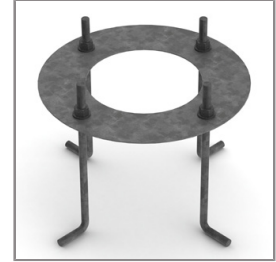

SIROCCO

SMALL SIROCCO OPTIC – AREA LIGHT /
BI-SYMMETRIC DOUBLE SIDED

POLE MOUNTED

LAST UPDATE: 29-05-2024

SIROCCO is a solid outdoor luminaire for public space illumination. Available in various light distribution, symmetric, asymmetric, bi-symmetric and road optic. Small SIROCCO equipped with a high power LED with high CRI in 3000K or 4000K color temperature with 3 SDCM. Lenses and reflectors for SIROCCO have been engineered utilizing the latest technology and software to maximize the performance. The heat management has been delicately designed and tested under high ambient thermal condition. An integrated scale allows precise aiming of the luminaire to achieve the desired illumination level. SIROCCO is suitable to illuminate medium to large size objects or areas such as signage boards, building facades, parking lots, public parks, pedestrian, small streets and squares. Available as well in HID light source with conventional control gear. Presented with a range of mounting accessories including ground mount base, pole top mount, and wall/pole mounting arm as well as aluminium poles, galvanized steel poles and anchorage unit for concrete foundations.

SIROCCO

SMALL SIROCCO OPTIC – AREA LIGHT /
BI-SYMMETRIC DOUBLE SIDED

POLE MOUNTED

LAST UPDATE: 29-05-2024

Accessories

Ordering Code:
STEEL-POLE-FOR-SMALL-SIROCCO
Please contact Sales
Representative

Ordering Code:
AUN-ACB-0009-00
Anchor bolt kit, pole
diameter 114 and 114/140,
galvanized steel pole

Ordering Code:
AUN-ACB-0008-00
Anchor bolt kit, pole
diameter 102mm and
151x102mm, galvanized
steel pole

Ordering Code:
AUN-ACB-0005-00
Anchor bolt kit, aluminum
pole

*Due to the constancy of product development,
we reserve the right to alter all specification
without prior notice.