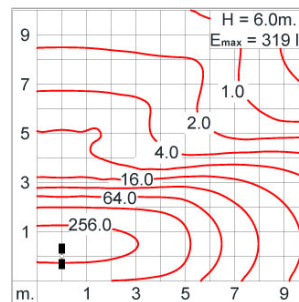

Light Distribution

*Due to the constancy of product development,
we reserve the right to alter all specification
without prior notice.

Unilamp Co., Ltd.
461 Ramintra Road, Kannayao, Bangkok 10230 Thailand
Tel : +66(O)2 943 2420-1, +66(O)2 946 4170-1
Fax : +66(O)2 943 2419
online@unilamp.co.th
www.unilamp.co.th