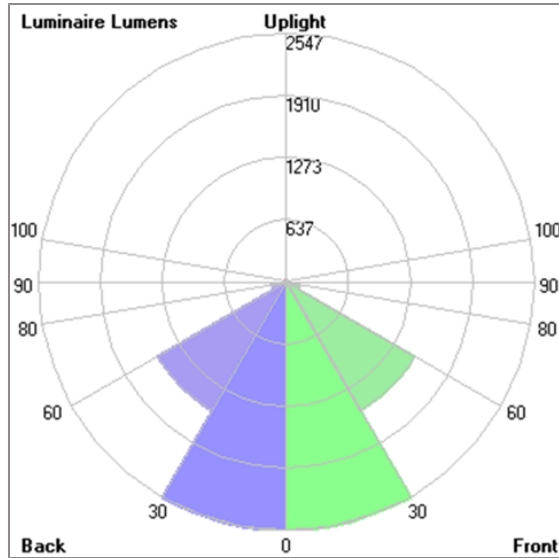

Technical Data

| | |
|-----------------------|--------------------|
| Ordering Code : | 7243-C-4-672-XX |
| Lamp : | LED |
| Beam : | 46° |
| CCT : | 4000 K |
| CRI : | CRI >80 |
| SDCM : | SDCM = 3 |
| Lamp Lumen : | 2x9990 lm |
| Luminaire Lumen : | 16970 lm |
| Lamp Wattage : | 2x76 W |
| Luminaire Wattage : | 168 W |
| Efficacy : | 101 lm/W |
| Ambient Temperature : | 40°C |
| Lumen Maintenance | L80B10 >108,000 h |
| Controller : | DIM 1-10V |
| Input Voltage : | 220-240Vac 50/60Hz |
| Net Weight : | 11.70 kg. |

SIROCCO

SMALL SIROCCO OPTIC – AREA LIGHT /
BI-SYMMETRIC DOUBLE SIDED

POLE MOUNTED

LAST UPDATE: 29-05-2024

Bug Report

Lum. Classification System [LCS]

| LCS | Zone | %Lumens | %Lamp | %Lum |
|------------|-----------|----------|-------|-------|
| FL | [0-30] | 2546.7 | 25.5 | 30.1 |
| FM | [30-60] | 1522.5 | 15.2 | 18.0 |
| FH | [60-80] | 146.6 | 1.5 | 1.7 |
| FVH | [80-90] | 4.6 | 0.0 | 0.1 |
| BL | [0-30] | 2546.7 | 25.5 | 30.1 |
| BM | [30-60] | 1522.5 | 15.2 | 18.0 |
| BH | [60-80] | 146.6 | 1.5 | 1.7 |
| BVH | [80-90] | 4.6 | 0.0 | 0.1 |
| UL | [90-100] | 0.9 | 0.0 | 0.0 |
| UH | [100-180] | 19.2 | 0.2 | 0.2 |
| Total | | 8460.9 | 84.6 | 100.0 |
| BUG Rating | | B4-U2-G0 | | |

*Due to the constancy of product development,
we reserve the right to alter all specification
without prior notice.

SIROCCO

SMALL SIROCCO OPTIC – AREA LIGHT /
BI-SYMMETRIC DOUBLE SIDED

POLE MOUNTED

LAST UPDATE: 29-05-2024