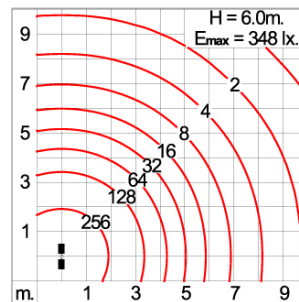

Light Distribution

*Due to the constancy of product development,
we reserve the right to alter all specification
without prior notice.

Unilamp Co., Ltd.
461 Ramintra Road, Kannayao, Bangkok 10230 Thailand
Tel : +66(O)2 943 2420-1, +66(O)2 946 4170-1
Fax : +66(O)2 943 2419
online@unilamp.co.th
www.unilamp.co.th