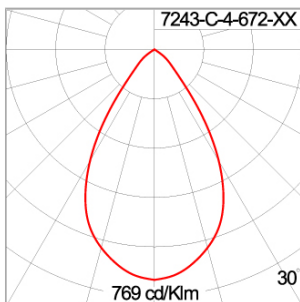

Light Distribution

*Due to the constancy of product development,
we reserve the right to alter all specification
without prior notice.

Unilamp Co., Ltd.
461 Ramintra Road, Kannayao, Bangkok 10230 Thailand
Tel : +66(O)2 943 2420-1, +66(O)2 946 4170-1
Fax : +66(O)2 943 2419
online@unilamp.co.th
www.unilamp.co.th