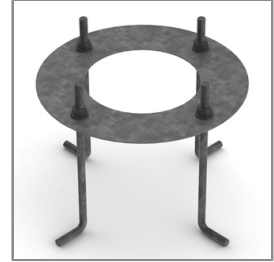

*Due to the constancy of product development,
we reserve the right to alter all specification
without prior notice.

SIROCCO

SMALL SIROCCO OPTIC – AREA LIGHT /
BI-SYMMETRIC DOUBLE SIDED

POLE MOUNTED

LAST UPDATE: 29-05-2024

Accessories

Ordering Code:
STEEL-POLE-FOR-SMALL-SIROCCO
Please contact Sales
Representative

Ordering Code:
AUN-ACB-0009-00
Anchor bolt kit, pole
diameter 114 and 114/140,
galvanized steel pole

Ordering Code:
AUN-ACB-0008-00
Anchor bolt kit, pole
diameter 102mm and
151x102mm, galvanized
steel pole