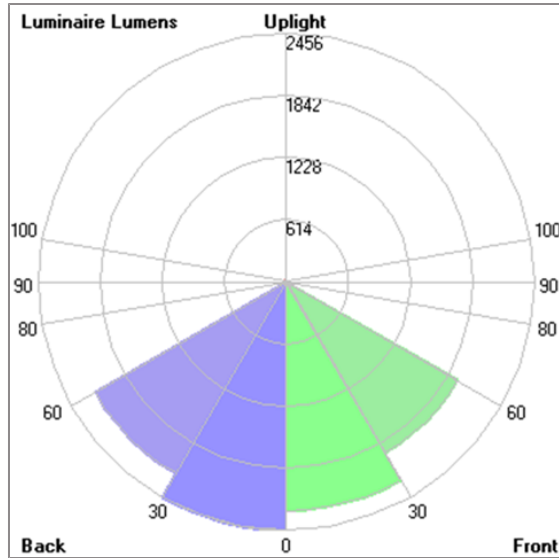

Bug Report

Lum. Classification System [LCS]				
LCS	Zone	%Lumens	%Lamp	%Lum
FL	[0-30]	2262.4	23.8	25.3
FM	[30-60]	1953.9	20.5	21.9
FH	[60-80]	24.8	0.3	0.3
FVH	[80-90]	0.8	0.0	0.0
BL	[0-30]	2455.6	25.8	27.5
BM	[30-60]	2186.2	23.0	24.5
BH	[60-80]	31.3	0.3	0.4
BVH	[80-90]	1.2	0.0	0.0
UL	[90-100]	< 0.05	0.0	0.0
UH	[100-180]	14.6	0.2	0.2
Total		8930.8	93.9	100.0
BUG Rating		B3-U2-G0		

*Due to the constancy of product development,
we reserve the right to alter all specification
without prior notice.