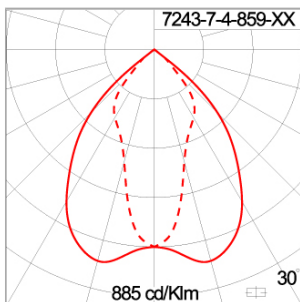

Light Distribution

*Due to the constancy of product development,
we reserve the right to alter all specification
without prior notice.

Unilamp Co., Ltd.
461 Ramintra Road, Kannayao, Bangkok 10230 Thailand
Tel : +66(O)2 943 2420-1, +66(O)2 946 4170-1
Fax : +66(O)2 943 2419
online@unilamp.co.th
www.unilamp.co.th