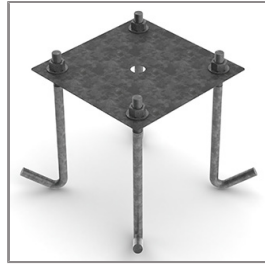

# SIROCCO

SMALL SIROCCO – AREA LIGHT / SIDED  
BI-SYMMETRIC DOUBLE  
POLE MOUNTED

LAST UPDATE: 29-05-2024

## Accessories

Ordering Code:  
STEEL-POLE-FOR-SMALL-SIROCCO  
Please contact Sales  
Representative

Ordering Code:  
AUN-ACB-0009-00  
Anchor bolt kit, pole  
diameter 114 and 114/140,  
galvanized steel pole

Ordering Code:  
AUN-ACB-0008-00  
Anchor bolt kit, pole  
diameter 102mm and  
151x102mm, galvanized  
steel pole

Ordering Code:  
AUN-ACB-0005-00  
Anchor bolt kit, aluminum  
pole

\*Due to the constancy of product development,  
we reserve the right to alter all specification  
without prior notice.