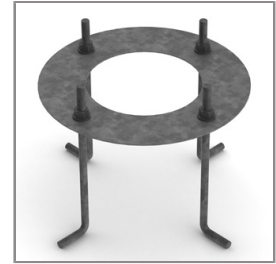

# SIROCCO

SMALL SIROCCO – AREA LIGHT / SIDED  
BI-SYMMETRIC DOUBLE  
POLE MOUNTED

LAST UPDATE: 29-05-2024

## Accessories

Ordering Code:  
STEEL-POLE-FOR-SMALL-SIROCCO  
Please contact Sales  
Representative

Ordering Code:  
AUN-ACB-0009-00  
Anchor bolt kit, pole  
diameter 114 and 114/140,  
galvanized steel pole

Ordering Code:  
AUN-ACB-0008-00  
Anchor bolt kit, pole  
diameter 102mm and  
151x102mm, galvanized  
steel pole

Ordering Code:  
AUN-ACB-0005-00  
Anchor bolt kit, aluminum  
pole

\*Due to the constancy of product development,  
we reserve the right to alter all specification  
without prior notice.