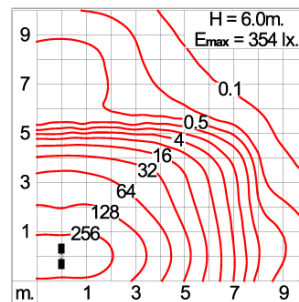

Light Distribution

*Due to the constancy of product development,
we reserve the right to alter all specification
without prior notice.

Unilamp Co., Ltd.
461 Ramintra Road, Kannayao, Bangkok 10230 Thailand
Tel : +66(O)2 943 2420-1, +66(O)2 946 4170-1
Fax : +66(O)2 943 2419
online@unilamp.co.th
www.unilamp.co.th