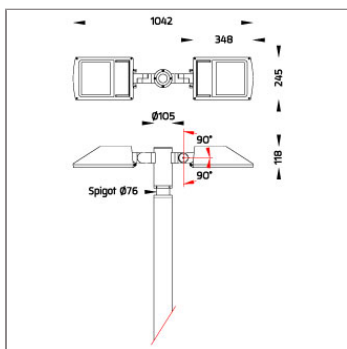

# SIROCCO

SMALL SIROCCO – AREA LIGHT / SIDED

BI-SYMMETRIC DOUBLE

POLE MOUNTED

LAST UPDATE: 29-05-2024

SIROCCO is a solid outdoor luminaire for public space illumination. Available in various light distribution, symmetric, asymmetric, bi-symmetric and road optic. Small SIROCCO equipped with a high power LED with high CRI in 3000K or 4000K color temperature with 3 SDCM. Lenses and reflectors for SIROCCO have been engineered utilizing the latest technology and software to maximize the performance. The heat management has been delicately designed and tested under high ambient thermal condition. An integrated scale allows precise aiming of the luminaire to achieve the desired illumination level. SIROCCO is suitable to illuminate medium to large size objects or areas such as signage boards, building facades, parking lots, public parks, pedestrian, small streets and squares. Available as well in HID light source with conventional control gear. Presented with a range of mounting accessories including ground mount base, pole top mount, and wall/pole mounting arm as well as aluminium poles, galvanized steel poles and anchorage unit for concrete foundations.

## Technical Data

Ordering Code :	7243-7-4-859-XX
Lamp :	LED
Beam :	Bi-Symmetric
CCT :	3000 K
CRI :	CRI >80
SDCM :	SDCM = 3
Lamp Lumen :	2x9510 lm
Luminaire Lumen :	17840 lm
Lamp Wattage :	2x75 W
Luminaire Wattage :	160 W
Efficacy :	111 lm/W
Ambient Temperature :	50°C
Lumen Maintenance	L80B10 >108,000 h
Controller :	DIM 1-10V
Input Voltage :	220-240Vac 50/60Hz
Net Weight :	11.70 kg.