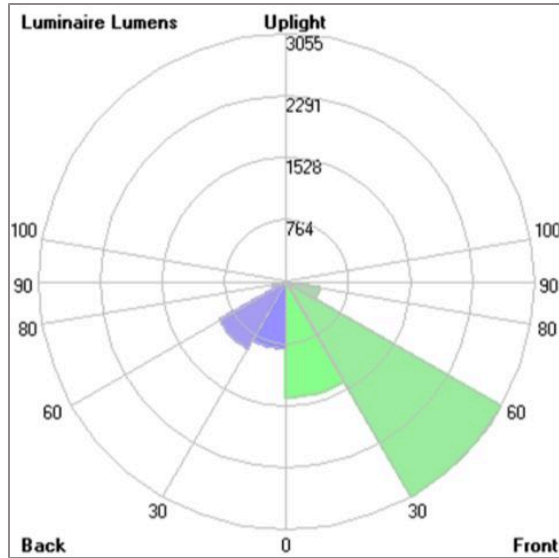

SIROCCO

SMALL SIROCCO OPTIC – AREA LIGHT /
ASYMMETRIC DOUBLE SIDED

POLE MOUNTED

LAST UPDATE: 29-05-2024

Bug Report

Lum. Classification System [LCS]

LCS	Zone	%Lumens	%Lamp	%Lum
FL	[0-30]	1426.6	16.9	20.8
FM	[30-60]	3055.1	36.1	44.5
FH	[60-80]	420.3	5.0	6.1
FVH	[80-90]	5.8	0.1	0.1
BL	[0-30]	828.3	9.8	12.1
BM	[30-60]	947.9	11.2	13.8
BH	[60-80]	164.8	1.9	2.4
BVH	[80-90]	2.6	0.0	0.0
UL	[90-100]	0.9	0.0	0.0
UH	[100-180]	13.4	0.2	0.2
Total		6865.7	81.2	100.0
BUG Rating		B2-U2-G1		

*Due to the constancy of product development,
we reserve the right to alter all specification
without prior notice.

Unilamp Co., Ltd.
461 Ramintra Road, Kannayao, Bangkok 10230 Thailand
Tel : +66[0]2 943 2420-1, +66[0]2 946 4170-1
Fax : +66[0]2 943 2419
online@unilamp.co.th
www.unilamp.co.th