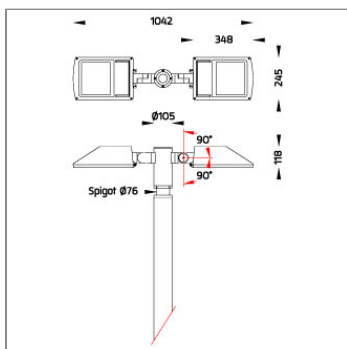

Technical Data

Ordering Code :	7242-K-5-671-XX
Lamp :	LED
Beam :	Asymmetric
CCT :	3000 K
CRI :	CRI >80
SDCM :	SDCM = 3
Lamp Lumen :	2x8460 lm
Luminaire Lumen :	13740 lm
Lamp Wattage :	2x72 W
Luminaire Wattage :	160 W
Efficacy :	85 lm/W
Ambient Temperature :	40°C
Lumen Maintenance	L70B10 >60,000 h
Controller :	DALI
Input Voltage :	220-240Vac 50/60Hz
Net Weight :	10.80 kg.

Ordering code guide

XXXX-X-X-XXX-XX
A B C D E

- A Product Code
- B Reflector
- C Electrical Component
- D Lamp
- E Color

Icon definition

*Due to the constancy of product development, we reserve the right to alter all specification without prior notice.

Unilamp Co., Ltd.
461 Ramintra Road, Kannayao, Bangkok 10230 Thailand
Tel : +66(O)2 943 2420-1, +66(O)2 946 4170-1
Fax : +66(O)2 943 2419
online@unilamp.co.th
www.unilamp.co.th