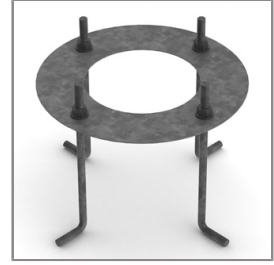

# SIROCCO

SMALL SIROCCO OPTIC – AREA LIGHT /  
ASYMMETRIC DOUBLE SIDED

POLE MOUNTED

LAST UPDATE: 29-05-2024

## Accessories

Ordering Code:  
STEEL-POLE-FOR-SMALL-SIROCCO  
Please contact Sales  
Representative

Ordering Code:  
AUN-ACB-0009-00  
Anchor bolt kit, pole  
diameter 114 and 114/140,  
galvanized steel pole

Ordering Code:  
AUN-ACB-0008-00  
Anchor bolt kit, pole  
diameter 102mm and  
151x102mm, galvanized  
steel pole

Ordering Code:  
AUN-ACB-0005-00  
Anchor bolt kit, aluminum  
pole

\*Due to the constancy of product development,  
we reserve the right to alter all specification  
without prior notice.