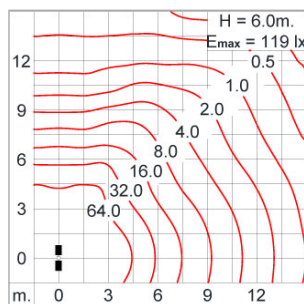

Light Distribution

*Due to the constancy of product development,
we reserve the right to alter all specification
without prior notice.

Unilamp Co., Ltd.
461 Ramintra Road, Kannayao, Bangkok 10230 Thailand
Tel : +66[0]2 943 2420-1, +66[0]2 946 4170-1
Fax : +66[0]2 943 2419
online@unilamp.co.th
www.unilamp.co.th