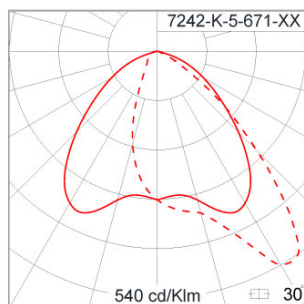

Light Distribution

*Due to the constancy of product development,
we reserve the right to alter all specification
without prior notice.

Unilamp Co., Ltd.
461 Ramintra Road, Kannayao, Bangkok 10230 Thailand
Tel : +66[0]2 943 2420-1, +66[0]2 946 4170-1
Fax : +66[0]2 943 2419
online@unilamp.co.th
www.unilamp.co.th